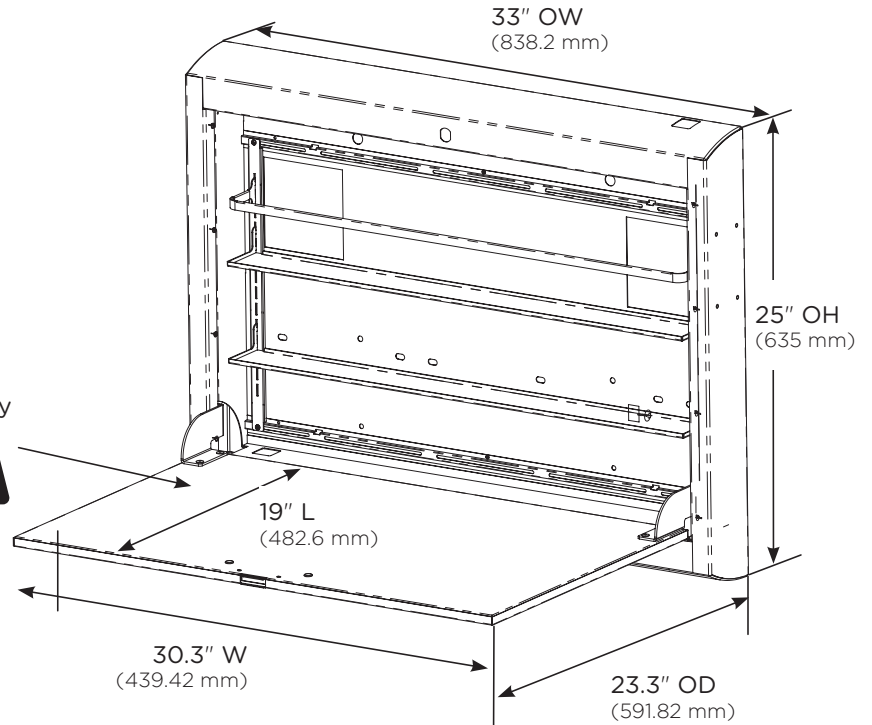

## Wide 4" Depth

### Dimensional Illustrations

Optional Keyboard  
Tray Door

20" W x 8" H  
(508 x 203.2 mm)

Maximum  
Weight Capacity

30 lbs  
(13.6 kg)

4" OD  
(101.6 mm)

Side View

Front View Open

3.25" ID  
(82.55 mm)

Storage Capacity  
1944.8 in<sup>3</sup>