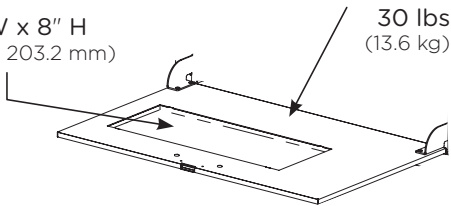

## Wide 4" Depth

### Dimensional Illustrations

Optional Keyboard  
Tray Door

20" W x 8" H  
(508 x 203.2 mm)

Maximum  
Weight Capacity

30 lbs  
(13.6 kg)

4" OD  
(101.6 mm)

Side View

Front View Open

3.25" ID  
(82.55 mm)

Storage Capacity  
1944.8 in<sup>3</sup>