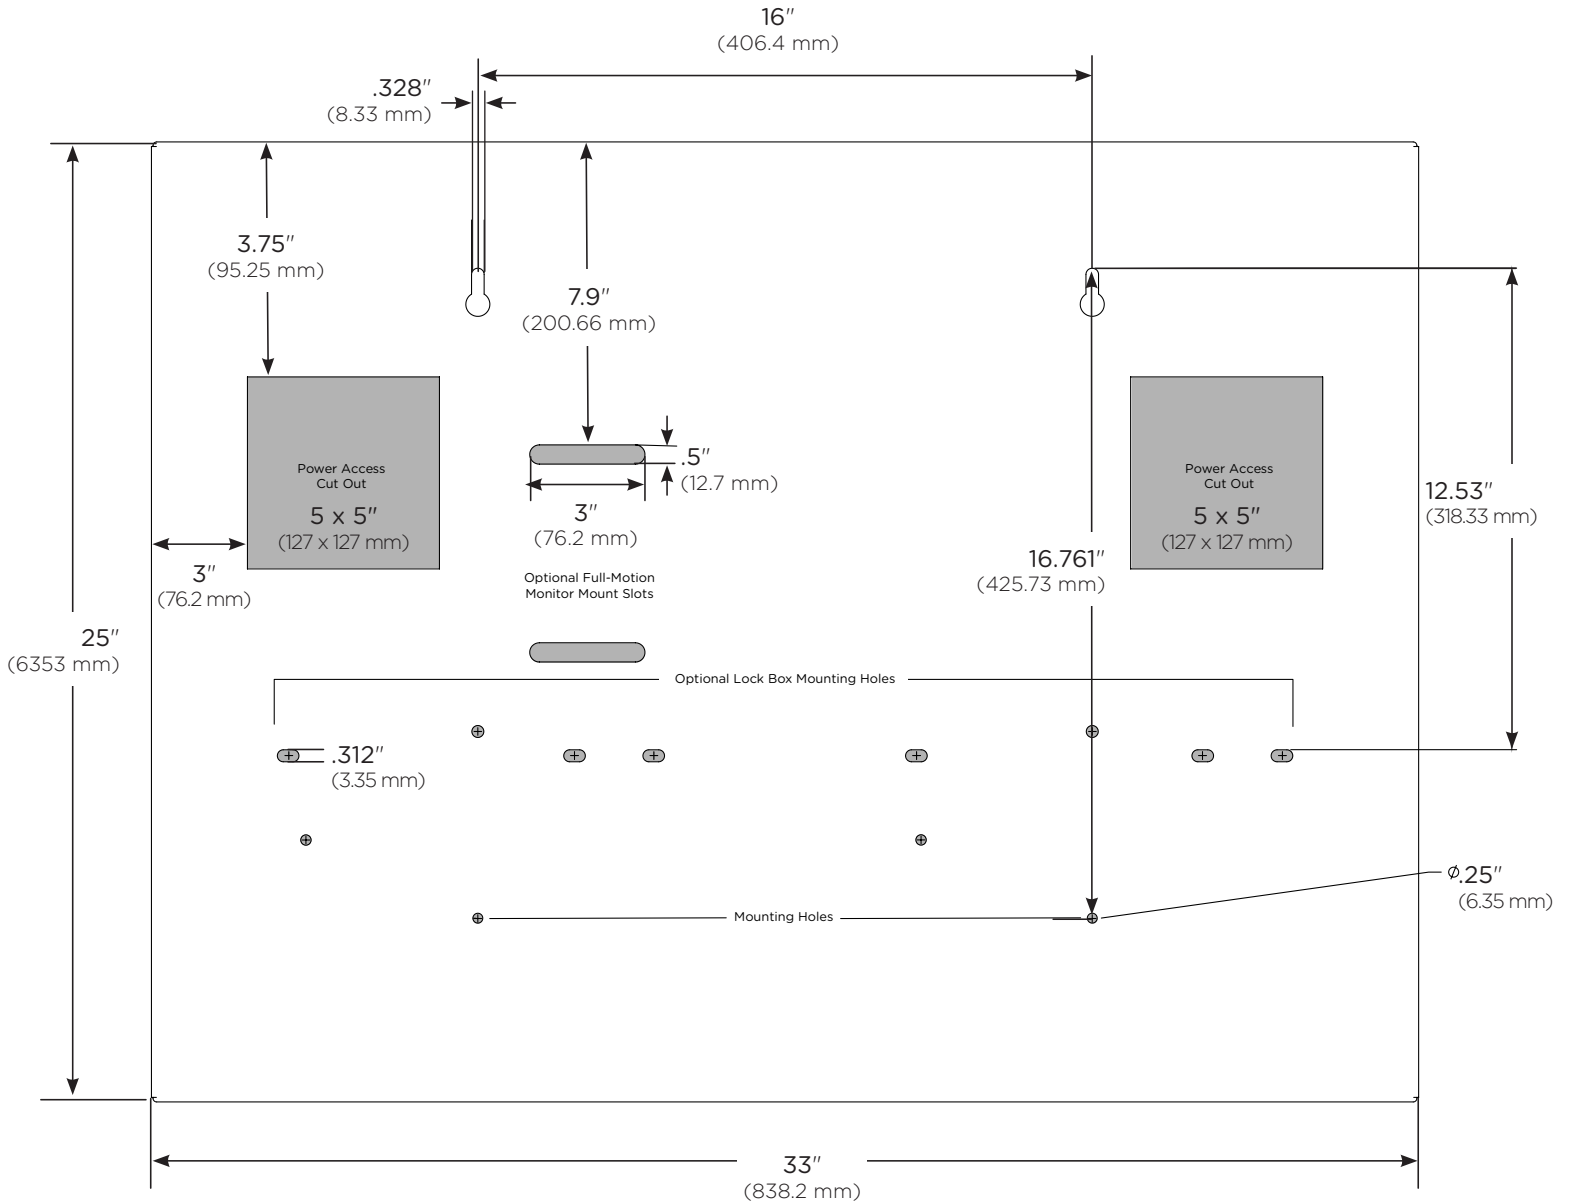

Wide 4" Depth

Dimensional Illustrations

Back View