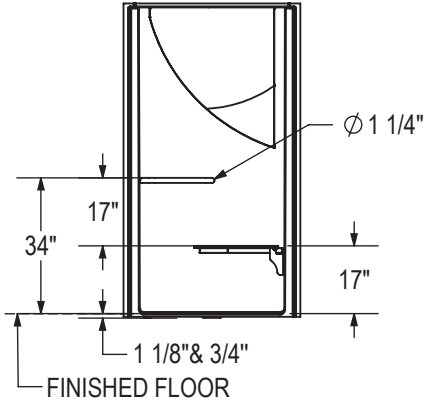

BASE MODEL WITH ADA GRAB BAR & SEAT PACKAGE
LEFT SIDE SHOWN
RIGHT SIDE SYMMETRICAL

All dimensions are approximate. Structure measurements must be verified against the unit to ensure proper fit.