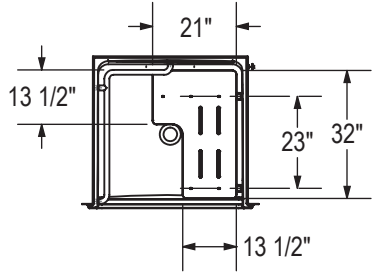

BASE MODEL WITH ADA GRAB BAR & SEAT PACKAGE
LEFT SIDE SHOWN
RIGHT SIDE SYMMETRICAL

All dimensions are approximate. Structure measurements must be verified against the unit to ensure proper fit.