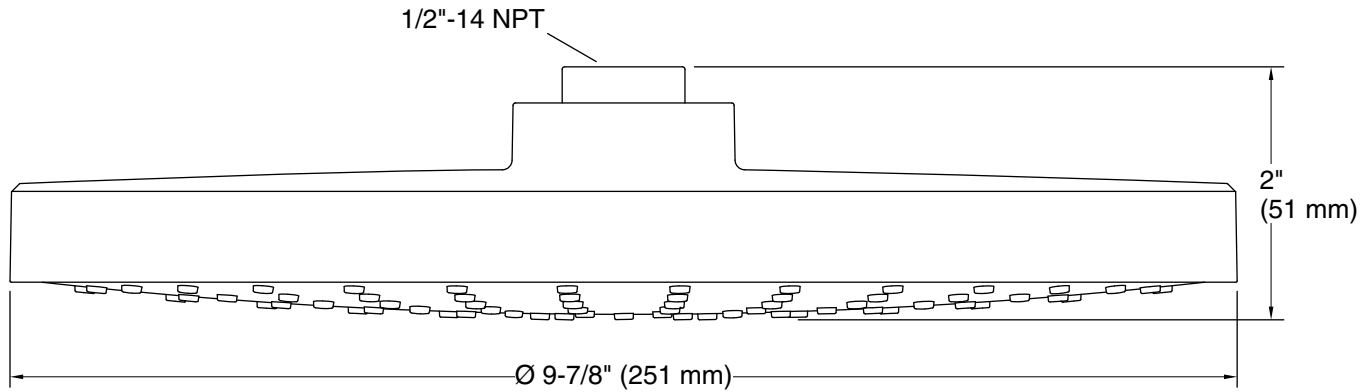

Features

- Spray delivers a drenching rain experience
- Angled nozzles provide a full-coverage spray
- Adjustable swivel ball joint allows for precise spray adjustment
- MasterClean™ sprayface features an easy-to-clean surface that withstands mineral buildup and maximizes spray performance
- Complements the Awaken collection
- 1.75 gpm (6.6 lpm) flow rate.
- 1/2" NPT connection

Material

- KOHLER finishes resist corrosion and tarnishing

Installation

- Installs as a ceiling or wall mount application
- Shower arm and flange sold separately

Codes/Standards

ASME A112.18.1/CSA B125.1
DOE - Energy Policy Act 1992
EPA WaterSense®
California Energy Commission (CEC)
NOM Standards
NOM 008-CONAGUA

Technical Information

All product dimensions are nominal.

Spout:

Shower/Rainhead rated max flow: 1.75 gal/min (6.6 l/min)

Notes

Install this product according to the installation instructions.