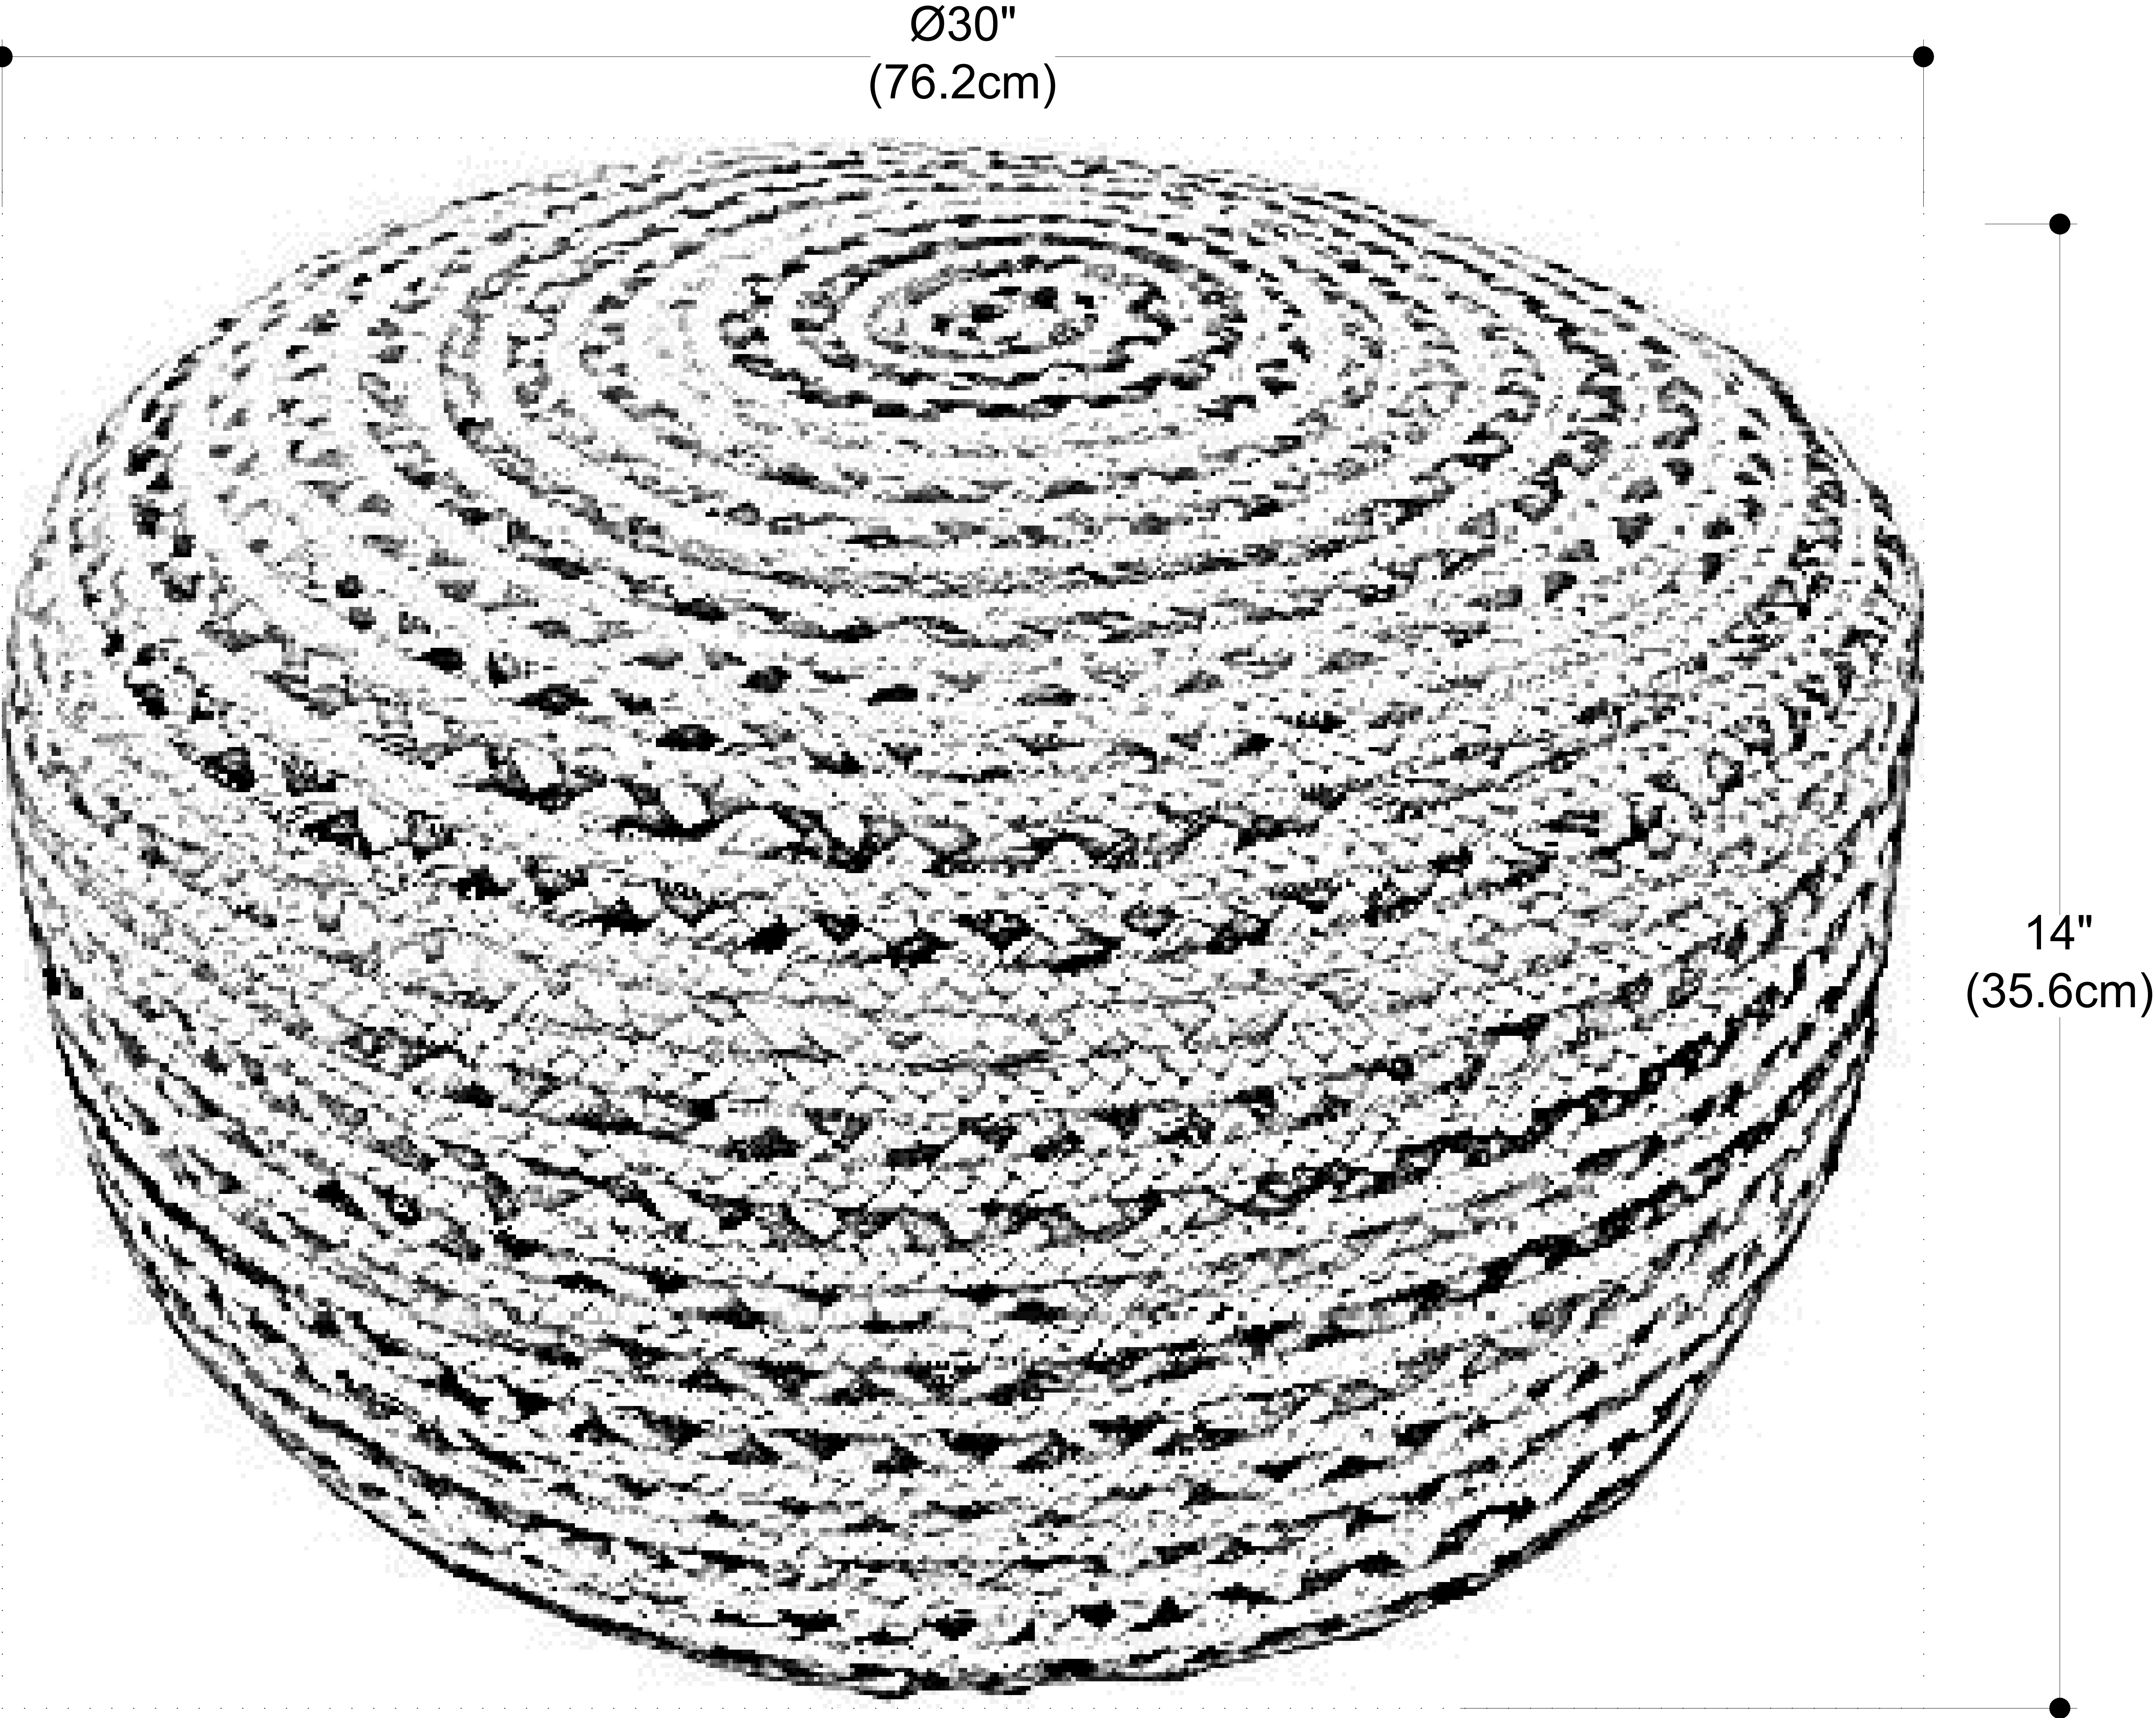

**Margo Large Round Pouf**

**Net Weight: 14.33 lbs / 6.50 Kg**