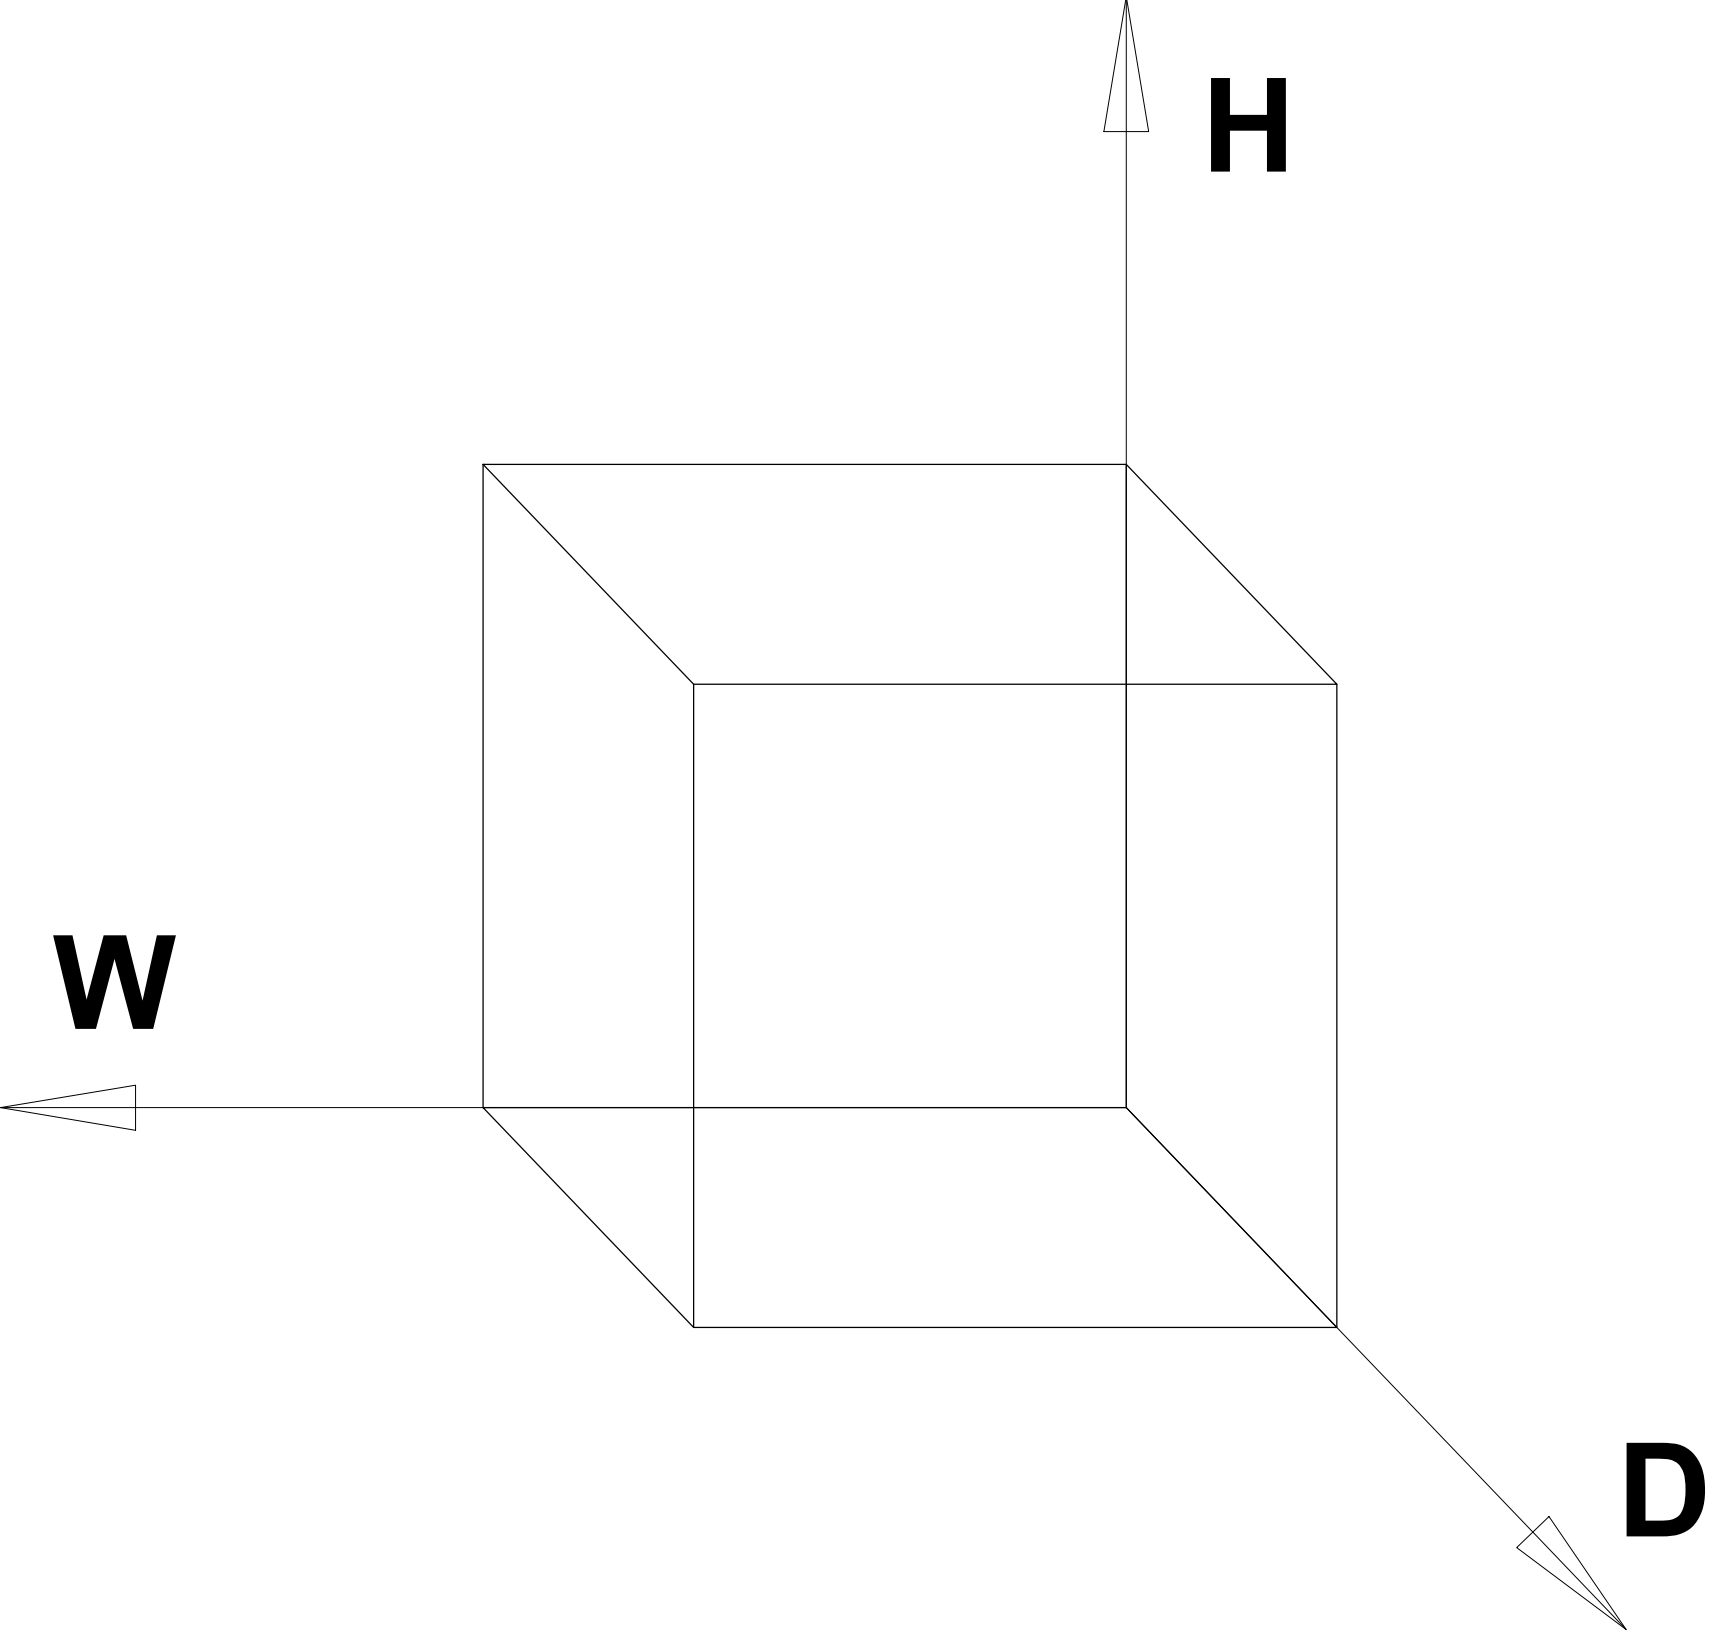

**Margo Large Round Pouf**

**Net Weight: 14.33 lbs / 6.50 Kg**