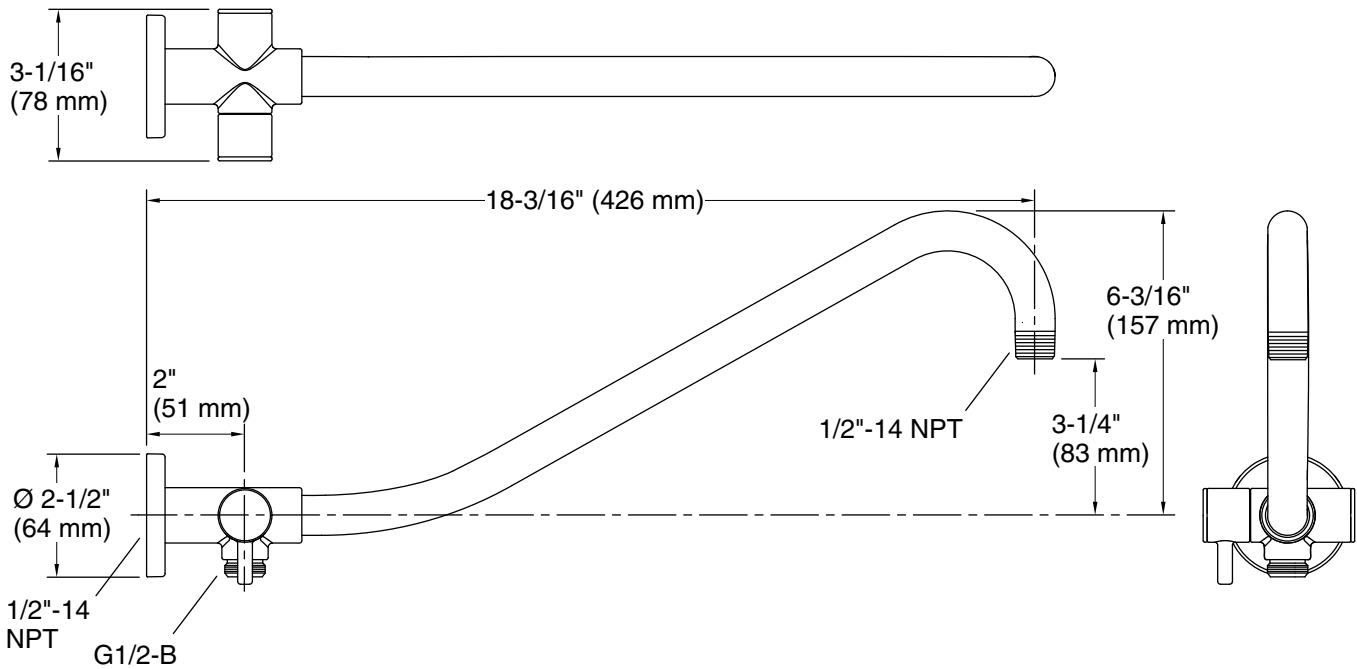

Features

- Diverter switches water between rainhead, handshower, or both at one time
- For use with KOHLER showerheads and handshowers (sold separately)
- Includes flange
- 1/2" NPT connection

Material

- Premium metal construction for durability and reliability
- KOHLER finishes resist corrosion and tarnishing

Installation

- Wall-mount

Recommended Products/Accessories

- K-30646 Showerhead filter
- K-30647 Showerhead replacement filter, two-pack
- K-76334 Shower Arm Trim, Traditional
- K-76335 Shower Arm Trim, Square

Technical Information

All product dimensions are nominal.

Spout:

Notes

Install this product according to the installation instructions.