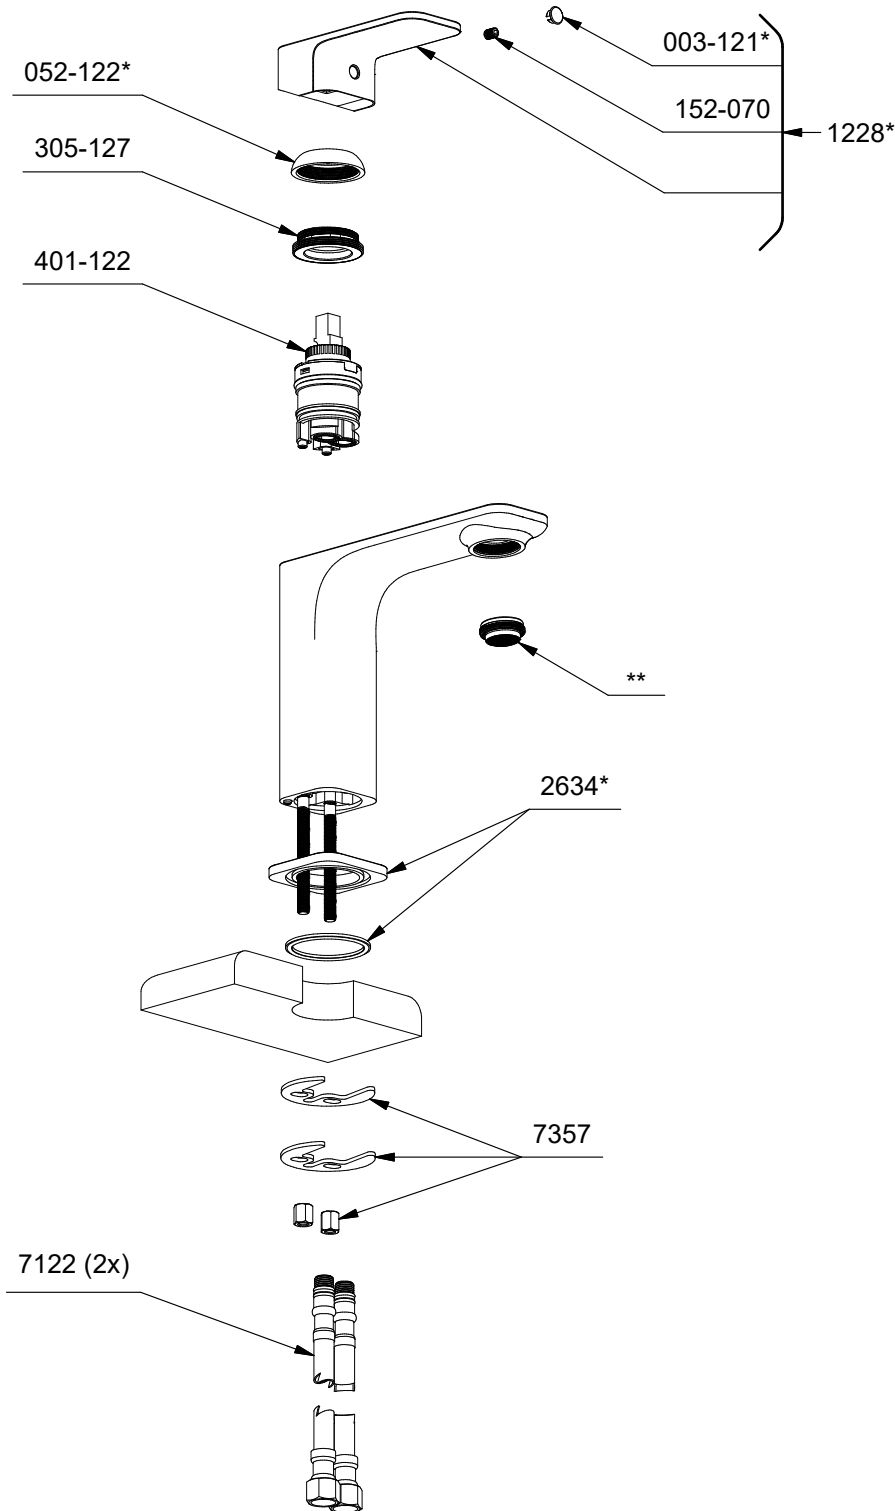

EQS00
Equinox
Single hole lavatory faucet without drain

*Sizes, models and finishes may differ from those presented.

***Finish determined by Suffix**

Finish	Description
C	Chrome
BN	Brushed Nickel
BK	Black

****Aerator Kit (Include tool) :**

- S6-639-15 (1.5gpm / 5.7l/min)
- S6-639-12 (1.2gpm / 4.6l/min)
- S6-639-10 (1.0gpm / 3.8l/min)
- S6-639-05 (0.5gpm / 1.9l/min)

TOOL :

505-025 (Allen key 2.5mm)