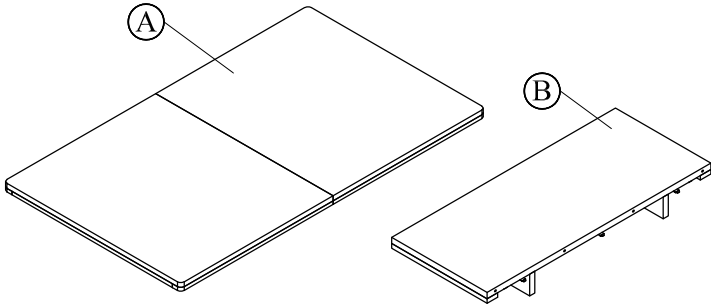

SUMIRE EXT DINING TABLE 72/90

ASSEMBLY INSTRUCTIONS

A. TABLE TOP 1 PC

1 PC

B. EXTENSION LEAF 1 PC

C. STRETCHER 1 PC

D. LEG 2 PCS

FULLY ASSEMBLED

HARDWARE KIT PACKED IN BOX

NO.	DESCRIPTION	IMAGE	QTY
1	ALLEN BOLT (8x50mm)		2 PCS
2	ALLEN BOLT (8x40mm)		8 PCS
3	LOCK WASHER (M9)		10 PCS
4	FLAT WASHER (M8)		10 PCS
5	ALLEN KEY		1 PC

STEP 1

SUMIRE EXT DINING TABLE 72/90