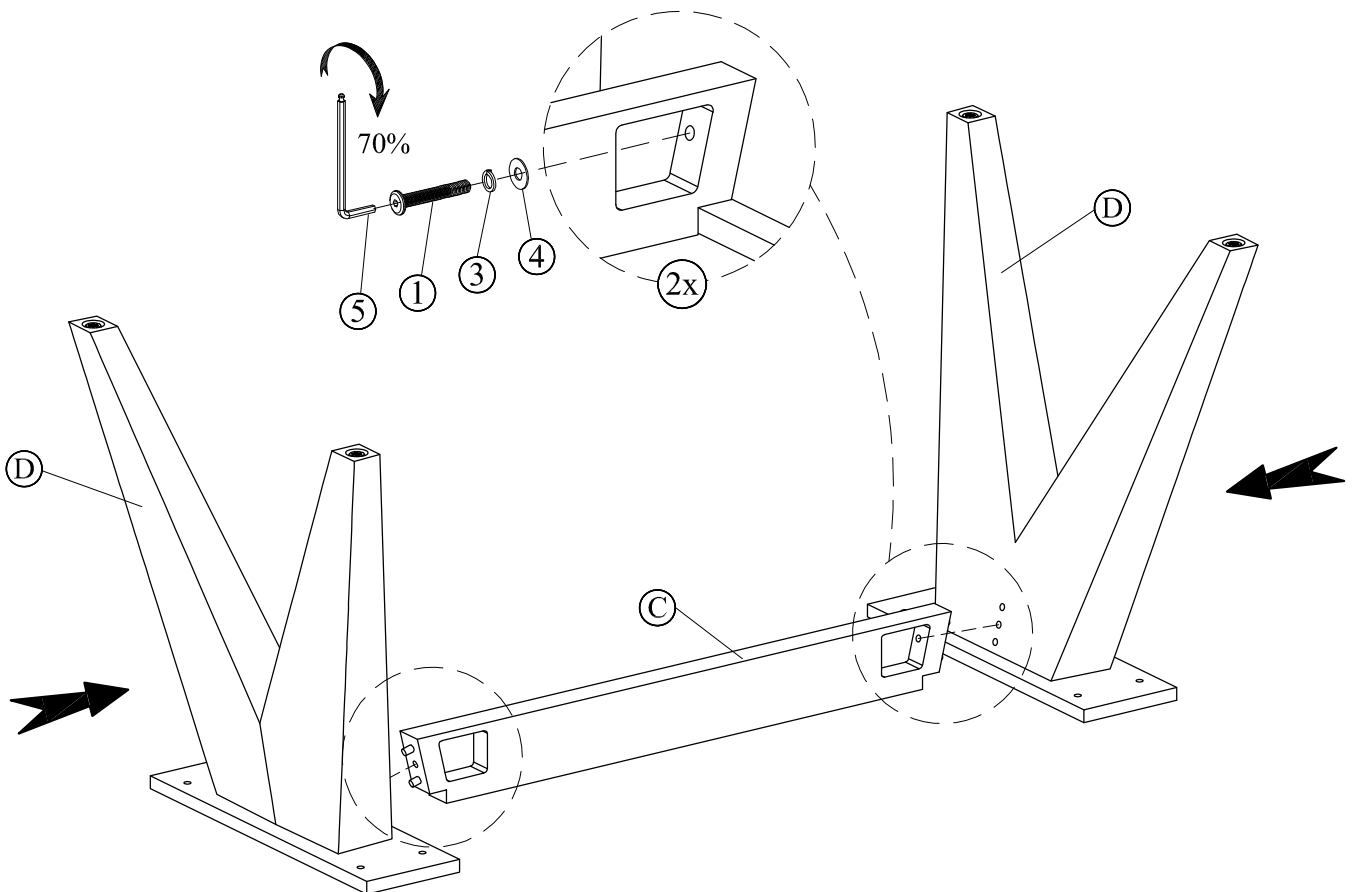

SUMIRE EXT DINING TABLE 72/90

ASSEMBLY INSTRUCTIONS

A. TABLE TOP 1 PC

1 PC

B. EXTENSION LEAF 1 PC

C. STRETCHER 1 PC

D. LEG 2 PCS

FULLY ASSEMBLED

HARDWARE KIT PACKED IN BOX

NO.	DESCRIPTION	IMAGE	QTY
1	ALLEN BOLT (8x50mm)		2 PCS
2	ALLEN BOLT (8x40mm)		8 PCS
3	LOCK WASHER (M9)		10 PCS
4	FLAT WASHER (M8)		10 PCS
5	ALLEN KEY		1 PC

STEP 1

SUMIRE EXT DINING TABLE 72/90