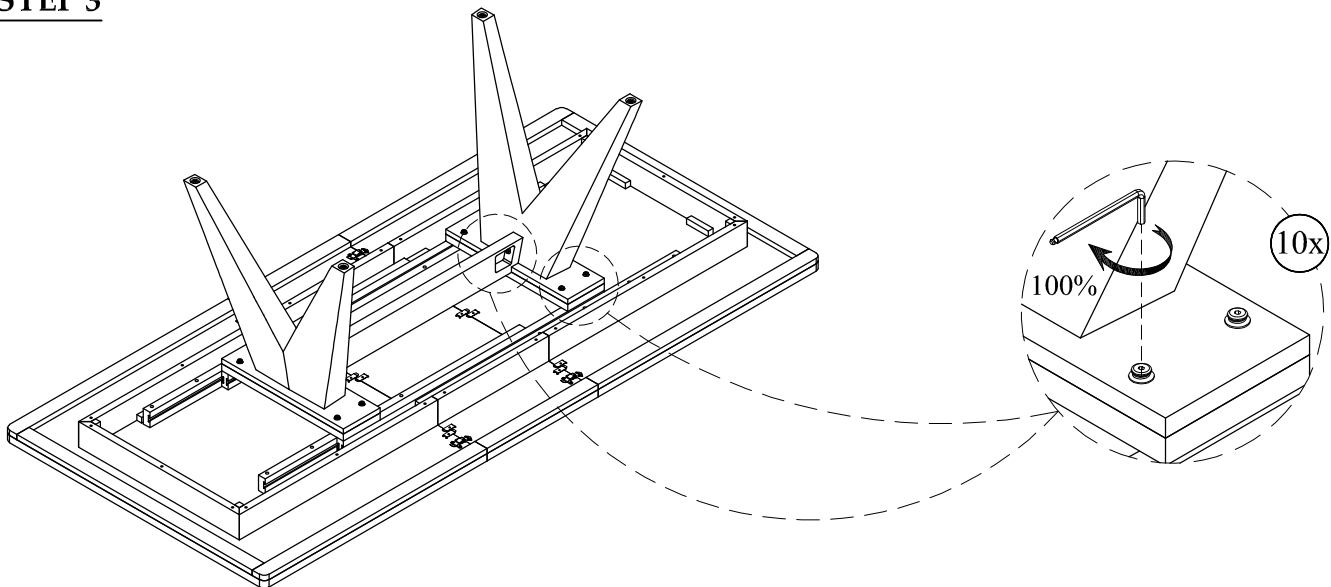

SUMIRE EXT DINING TABLE 72/90

ASSEMBLY INSTRUCTIONS

STEP 2

STEP 3

STEP 4