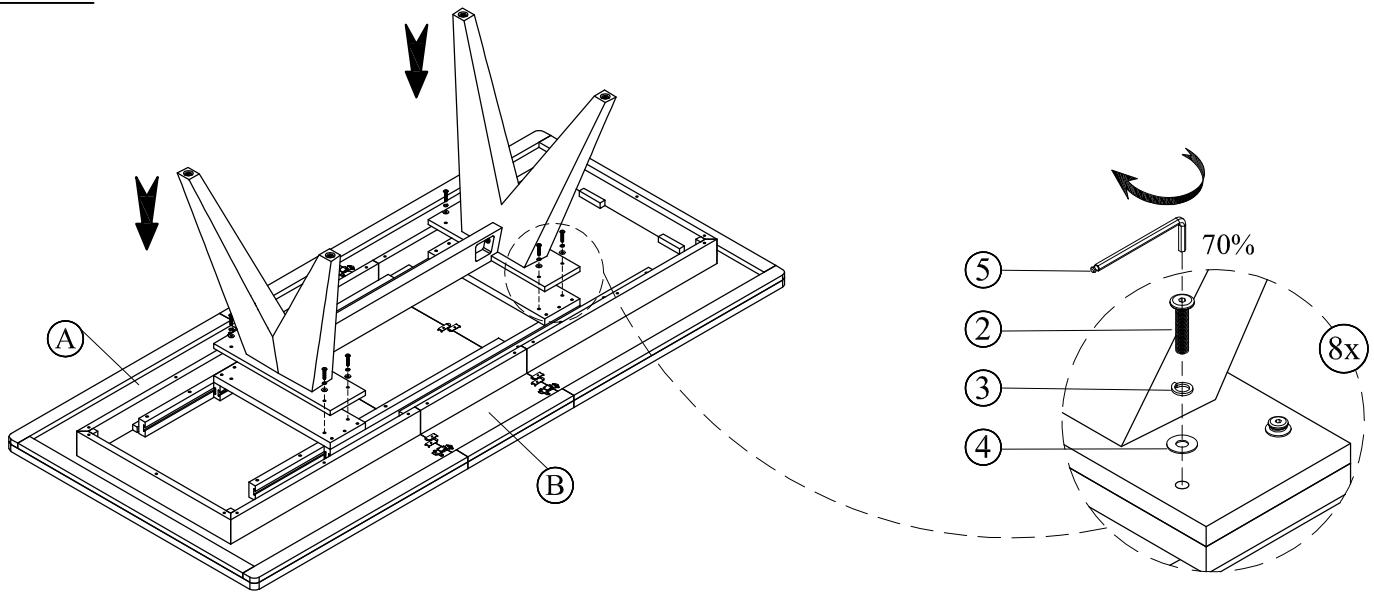

SUMIRE EXT DINING TABLE 72/90

ASSEMBLY INSTRUCTIONS

STEP 2