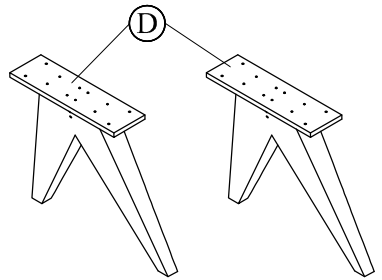

SUMIRE EXT DINING TABLE 72/90

ASSEMBLY INSTRUCTIONS

A. TABLE TOP 1 PC

1 PC

B. EXTENSION LEAF 1 PC

C. STRETCHER 1 PC

D. LEG 2 PCS

FULLY ASSEMBLED

HARDWARE KIT PACKED IN BOX

NO.	DESCRIPTION	IMAGE	QTY
1	ALLEN BOLT (8x50mm)		2 PCS
2	ALLEN BOLT (8x40mm)		8 PCS
3	LOCK WASHER (M9)		10 PCS
4	FLAT WASHER (M8)		10 PCS
5	ALLEN KEY		1 PC

STEP 1

SUMIRE EXT DINING TABLE 72/90