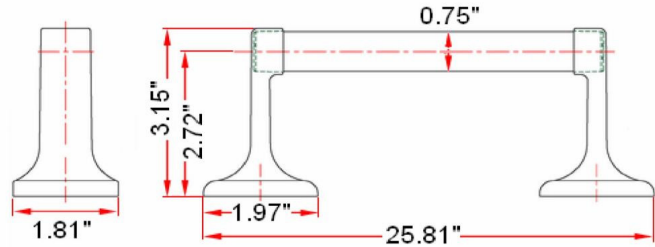

Millbridge Wall-Mounted Towel Bar 24-inch
Oil Rubbed Bronze

SPECIFICATIONS

MATERIAL CONSTRUCTION:	Zinc
PVD FINISH:	No
ASSEMBLY REQUIRED:	Yes
TOOLS NEEDED FOR INSTALLATION:	Screwdriver
ASSEMBLED DIMENSIONS:	3.15" H x 25.81" L x 1.81" D
ASSEMBLED WEIGHT:	0.85 lbs.
MIN. LENGTH:	N/A
MAX LENGTH:	N/A
SCREWS INCLUDED:	Yes
DRYWALL ANCHORS INCLUDED:	Yes
CENTER TO CENTER:	N/A