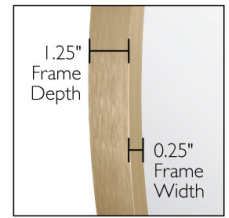

Maeve Metal Framed Wall Mirror 30" x 20"

Gold

SPECIFICATIONS

MATERIAL CONSTRUCTION:	Glass	FACE FRAME MATERIAL:	Aluminum
ASSEMBLY REQUIRED:	No	SIDES MATERIAL:	Aluminum
TOOLS NEEDED FOR INSTALLATION:	Screws, Screwdriver	BOTTOM MATERIAL:	Aluminum
ASSEMBLED DIMENSIONS:	30" H x 20" L x 1.25" D	BACK PANEL MATERIAL:	MDF
WEIGHT:	10.34 lbs.	BACK BRACE MATERIAL:	N/A
NUMBER OF DOORS:	0	GLASS STYLE:	Flat Panel
DOOR MATERIAL:	N/A	LIGHTED:	No
NUMBER OF SHELVES:	N/A	POWER SOURCE:	N/A
ADJUSTABLE SHELVES:	N/A	MOUNTING HARDWARE INCLUDED:	Yes
SHELF MAX WEIGHT CAPACITY:	N/A	MOUNTING TYPE:	Wall Mount
SHELF WIDTH:	N/A	QTY OF LAMPS:	N/A
SHELF THICKNESS:	N/A		
SHELF MATERIAL:	N/A		