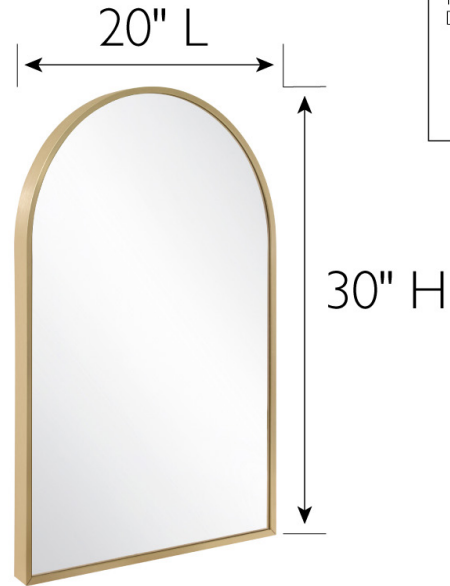

Maeve Metal Framed Wall Mirror 30" x 20"

Gold

SPECIFICATIONS

MATERIAL CONSTRUCTION:	Glass	FACE FRAME MATERIAL:	Aluminum
ASSEMBLY REQUIRED:	No	SIDES MATERIAL:	Aluminum
TOOLS NEEDED FOR INSTALLATION:	Screws, Screwdriver	BOTTOM MATERIAL:	Aluminum
ASSEMBLED DIMENSIONS:	30" H x 20" L x 1.25" D	BACK PANEL MATERIAL:	MDF
WEIGHT:	10.34 lbs.	BACK BRACE MATERIAL:	N/A
NUMBER OF DOORS:	0	GLASS STYLE:	Flat Panel
DOOR MATERIAL:	N/A	LIGHTED:	No
NUMBER OF SHELVES:	N/A	POWER SOURCE:	N/A
ADJUSTABLE SHELVES:	N/A	MOUNTING HARDWARE INCLUDED:	Yes
SHELF MAX WEIGHT CAPACITY:	N/A	MOUNTING TYPE:	Wall Mount
SHELF WIDTH:	N/A	QTY OF LAMPS:	N/A
SHELF THICKNESS:	N/A		
SHELF MATERIAL:	N/A		