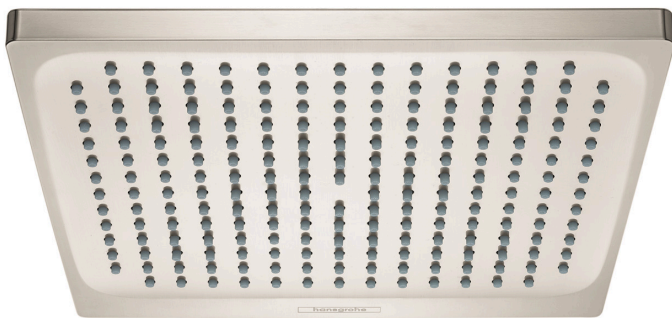

Brand hansgrohe  
Art. Name **Crometta E** Showerhead 240 1-Jet, 2.5 GPM  
Art. Nr. 26942821  
Surface brushed nickel  
Pos. 1

## Product Picture

## Features

- Spray modes: Rain
- 206 no-clog spray channels
- Flow: 2.5 GPM (9.5 L/Min)
- Fully-finished matching spray face