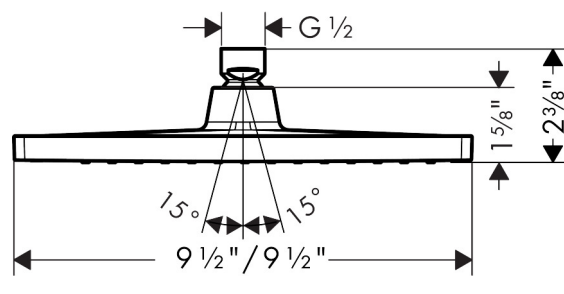

Drawing

Technology

Features

- Spray modes: Rain
- 206 no-clog spray channels
- Flow: 2.5 GPM (9.5 L/Min)
- Fully-finished matching spray face

Certificates/approvals