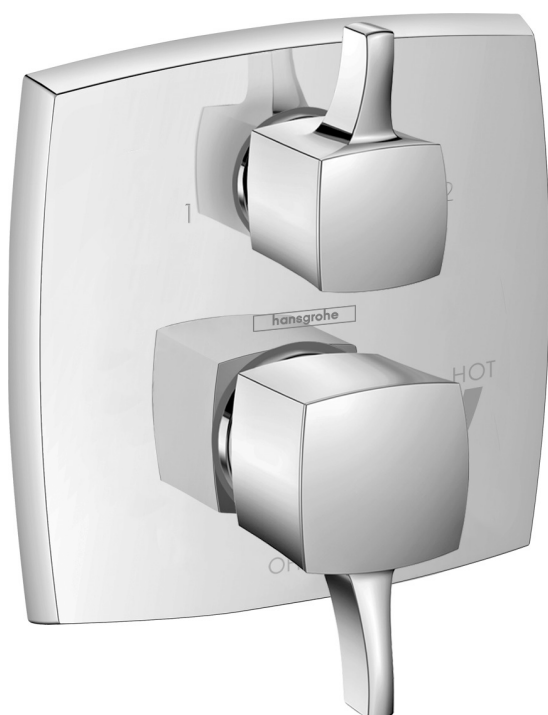

Brand	hansgrohe
Art. Name	Ecostat Classic Pressure Balance Trim Classic Square with Diverter
Art. Nr.	15865001
Surface	chrome
Pos.	1

Product Picture

Drawing

Features

- Outlets may be operated simultaneously
- Flow: 4.5 GPM (17 L/Min)
- Temperature and on/off control for 2 outlets