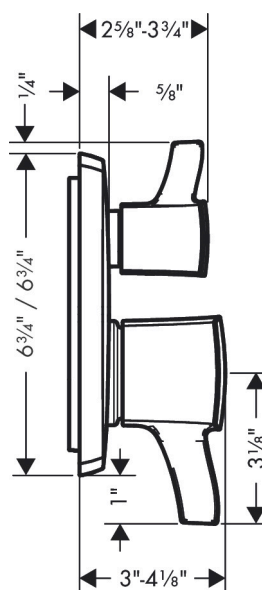

Brand	hansgrohe
Art. Name	Ecostat Classic Pressure Balance Trim Classic Square with Diverter
Art. Nr.	15865001
Surface	chrome
Pos.	1

Product Picture

Drawing

Features

- Outlets may be operated simultaneously
- Flow: 4.5 GPM (17 L/Min)
- Temperature and on/off control for 2 outlets