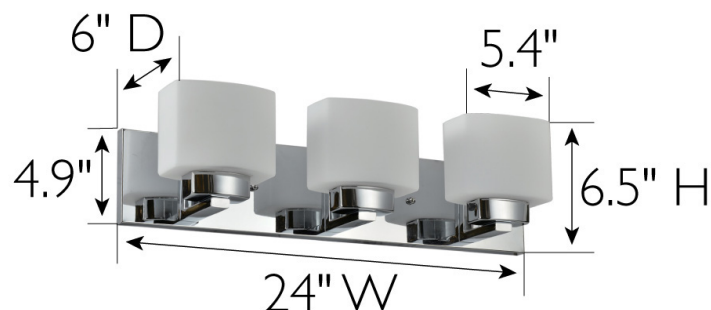

Dove Creek 3-Light Dimmable Vanity Light Polished Chrome

SPECIFICATIONS

MOUNTING:	Wall Mount	LED BRIGHTNESS (LUMENS):	N/A
SLOPED CEILING ADAPTABLE:	No	LED COLOR CORRELATED TEMPERATURE (CCT):	N/A
LAMP TYPE:	Maximum 60W Medium Base Bulb	LED COLOR RENDERING INDEX (CRI):	N/A
BULB INCLUDED:	No	LED EFFICACY:	N/A
WATTS PER BULB:	60W	LED AVERAGE RATED LIFE:	N/A
TOTAL WATTAGE:	180W	ENERGY EFFICIENT:	No
DIMMABLE:	Yes	LIGHTING AMPS:	N/A
MATERIAL CONSTRUCTION:	Steel	VOLTAGE:	120V
ASSEMBLED DIMENSIONS:	6.5" H x 24" L x 6" D		
WEIGHT:	6.5 lbs.		
BACKPLATE DIMENSIONS:	4.92" H x 24" W		
CANOPY/PLATE DIMENSIONS:	N/A		
GLASS/SHADE DIMENSIONS:	4.4" H x 5.4" L x 3.8" D		
GLASS/SHADE MATERIAL:	Glass		
GLASS/SHADE TYPE:	Frosted		
GLASS/SHADE COLOR:	White		