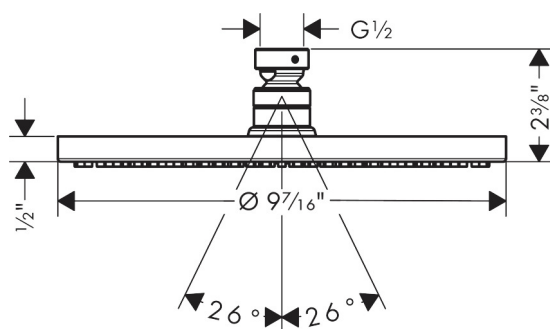

Brand	hansgrohe
Art. Name	Raindance S Showerhead 240 1-Jet PowderRain, 1.75 GPM
Art. Nr.	04927140
Surface	brushed bronze
Pos.	1

Product Picture

Drawing

Technology

Features

- Spray modes: PowderRain
- Flow: 1.75 GPM (6.6 L/Min)