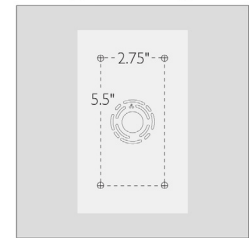

Hartbrook Integrated LED Outdoor Ceiling Light
Matte Black

Canopy Plate Mounting Holes

SPECIFICATIONS

MOUNTING:	Flush mount	LED BRIGHTNESS (LUMENS):	780
SLOPED CEILING ADAPTABLE:	No	LED COLOR CORRELATED TEMPERATURE (CCT):	3000K
LAMP TYPE 1:	Integrated LED	LED COLOR RENDERING INDEX (CRI):	80
BULB INCLUDED:	Yes	LED EFFICACY:	52
WATTS PER BULB:	N/A	LED AVERAGE RATED LIFE:	30,000 Hours
TOTAL WATTAGE:	15W	ENERGY EFFICIENT:	Yes
DIMMABLE:	Yes	LIGHTING AMPS:	0.125
MATERIAL CONSTRUCTION:	Steel/Glass	VOLTAGE:	120V
ASSEMBLED DIMENSIONS:	5" H x 10" L x 10" D		
WEIGHT:	8.06 lbs.		
BACKPLATE DIMENSIONS:	N/A		
CANOPY/PLATE DIMENSIONS:	1" H x 7.88" L x 7.88" D		
GLASS/SHADE DIMENSIONS:	2.88" H x 7.88" L x 7.88" D		
GLASS/SHADE MATERIAL:	Glass		
GLASS/SHADE TYPE:	Rain		
GLASS/SHADE COLOR:	Clear		