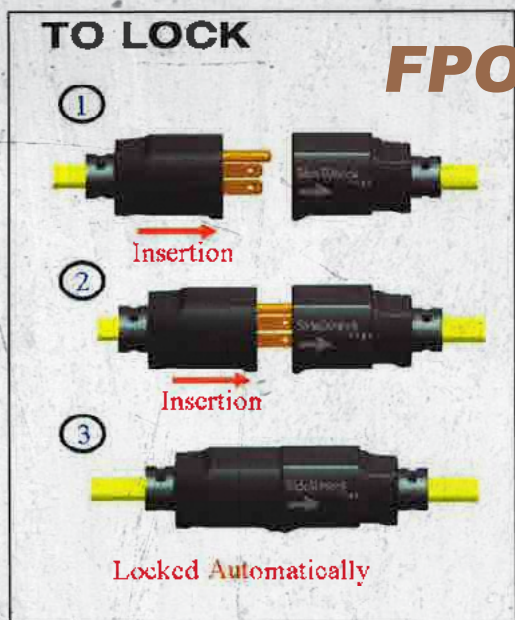

### **EXTENSION CORDS**

Southwire's twist-to-lock extension cords keep tools locked into power, eliminating the frustration and hassle of tools coming unplugged. When you connect a tool or other electrical device, these cords provide a lock that can only be disengaged by choice.

**KEEPS TOOLS  
PLUGGED-IN**

**EASY TO OPERATE  
LOCKING MECHANISM**

**IDEAL FOR POWER  
TOOL USE**

**DESIGNED TO WORK  
WITH MOST TOOLS**

**SUITABLE FOR INDOOR  
AND OUTDOOR USE**

# TWIST-TO-LOCK EXTENSION CORDS

## TWIST-TO-LOCK EXTENSION CORDS