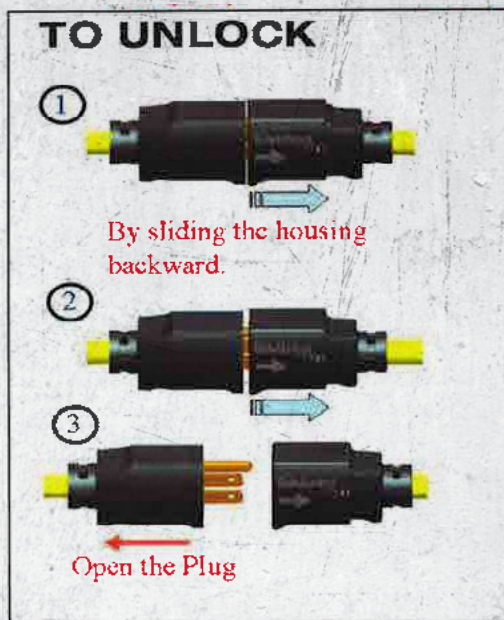

### **EXTENSION CORDS**

Southwire's twist-to-lock extension cords keep tools locked into power, eliminating the frustration and hassle of tools coming unplugged. When you connect a tool or other electrical device, these cords provide a lock that can only be disengaged by choice.

**KEEPS TOOLS  
PLUGGED-IN**

**EASY TO OPERATE  
LOCKING MECHANISM**

**IDEAL FOR POWER  
TOOL USE**

**DESIGNED TO WORK  
WITH MOST TOOLS**

**SUITABLE FOR INDOOR  
AND OUTDOOR USE**

# TWIST-TO-LOCK EXTENSION CORDS

## TWIST-TO-LOCK EXTENSION CORDS