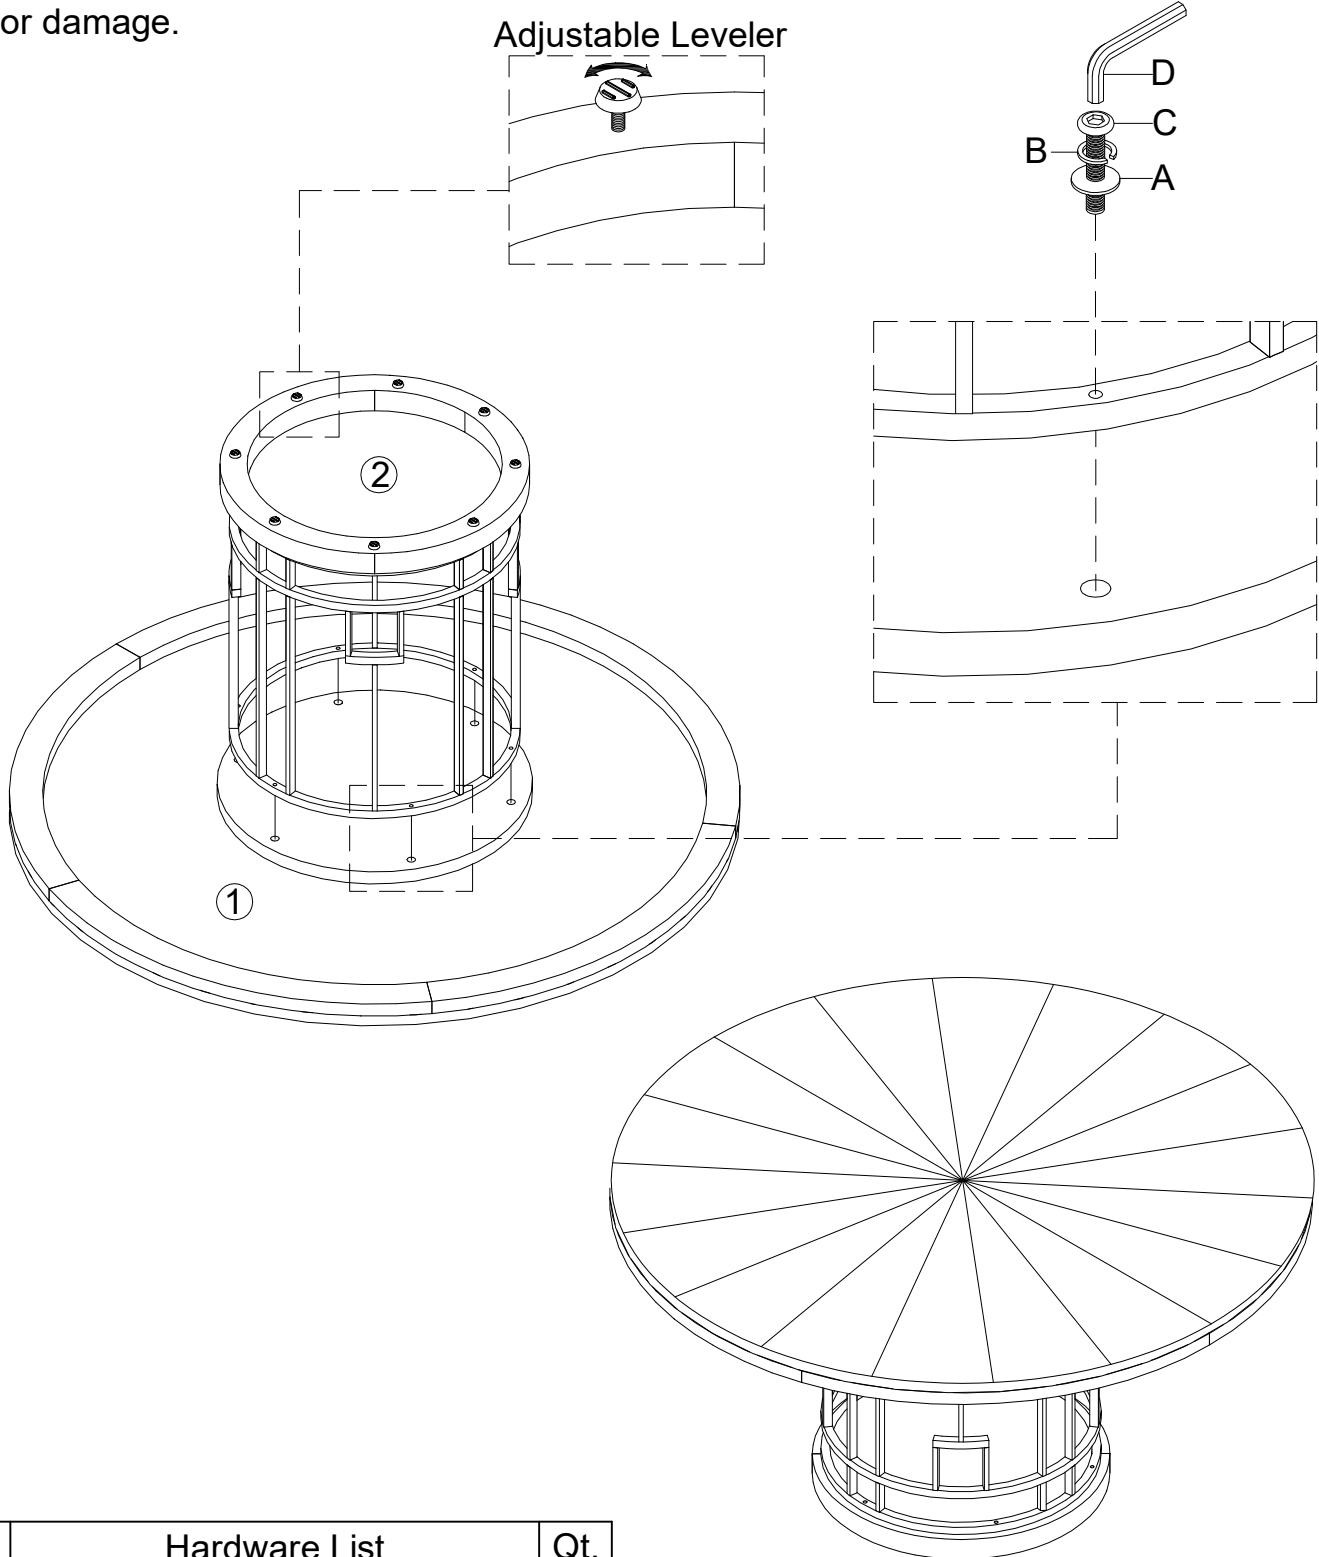

Thank you for purchasing this quality product from A.R.T. Furniture. Be sure to check all packing material for parts which may have come loose inside the carton during shipment. Identify and count all parts and compare with the parts list below.

**Note:** Some furniture is heavy, it is recommended that two people assembly this item to avoid injury or damage.

No.	Hardware List		Qt.
A		1/4" Flat Washer	6
B		1/4" Lock Washer	6
C		1/4" X 2" Bolt	6
D		4mm Allen Wrench	1

Parts List			
1		Table Top	1
2		Table Base	1