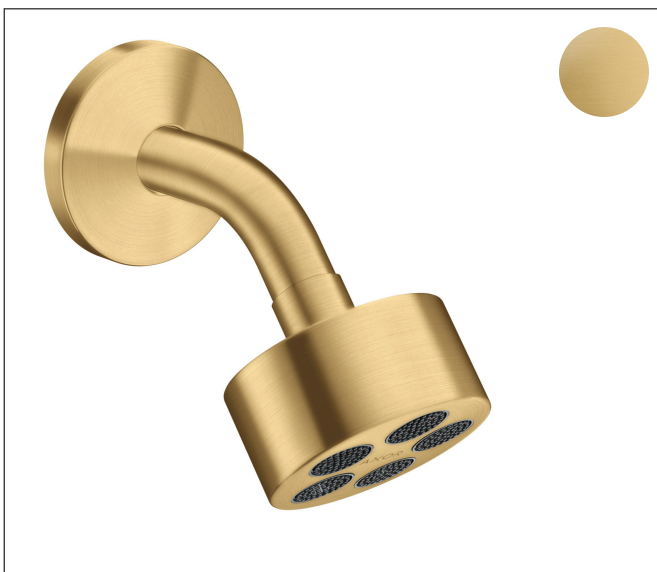

Brand AXOR
 Art. Name **AXOR One** Showerhead 75 1-Jet, 1.5 GPM
 Art. Nr. 48489251
 Surface brushed gold optic
 Pos. 1

Product Picture

Features

- Consists of: Showerhead, Showerarm
- shower head size: 73 mm
- Spray modes: PowderRain
- projection 116 mm
- Flow: 1.5 GPM (5.7 L/Min)
- Showerhead removable for cleaning

Drawing

Technology

Spray Types