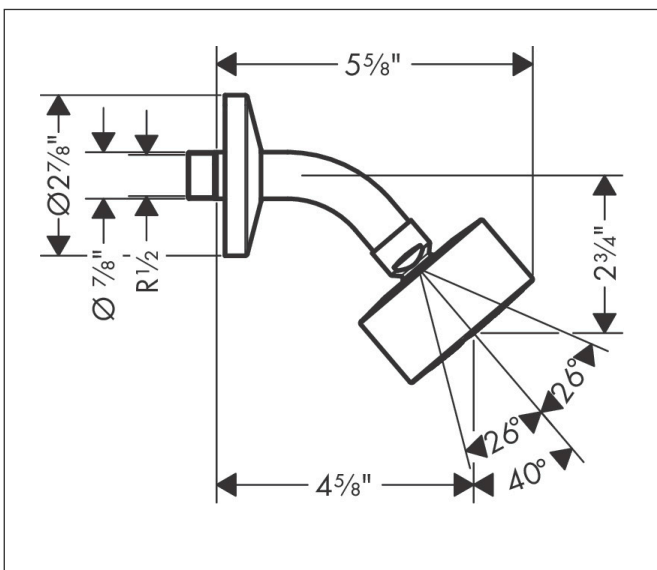

Brand AXOR
 Art. Name **AXOR One** Showerhead 75 1-Jet, 1.5 GPM
 Art. Nr. 48489251
 Surface brushed gold optic
 Pos. 1

Product Picture

Features

- Consists of: Showerhead, Showerarm
- shower head size: 73 mm
- Spray modes: PowderRain
- projection 116 mm
- Flow: 1.5 GPM (5.7 L/Min)
- Showerhead removable for cleaning

Drawing

Technology

Spray Types