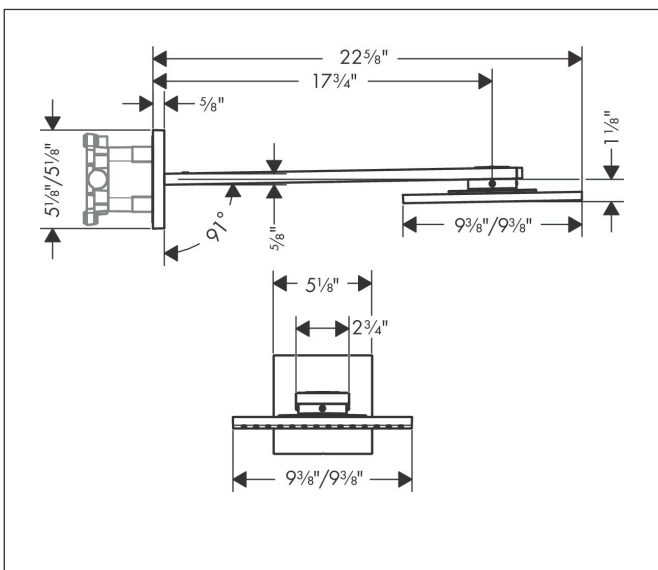

Brand AXOR
 Art. Name **AXOR ShowerSolutions** Showerhead 250 Square 2-Jet with Showerarm Trim, 2.5 GPM
 Art. Nr. 35310331
 Surface polished black chrome
 Pos. 1

Product Picture

Drawing

Features

- Consists of: Showerhead, Showerarm, Green Diverter
- Shower head size: 250 x 250 mm
- Spray modes: PowderRain, Intense PowderRain
- Select button on thermostat
- Dynamic spray nozzles move out while using
- Flow: 2.5 GPM (9.5 L/Min)
- Showerhead removable for cleaning
- ServiceCard with sieve can be removed without tools for cleaning purpose