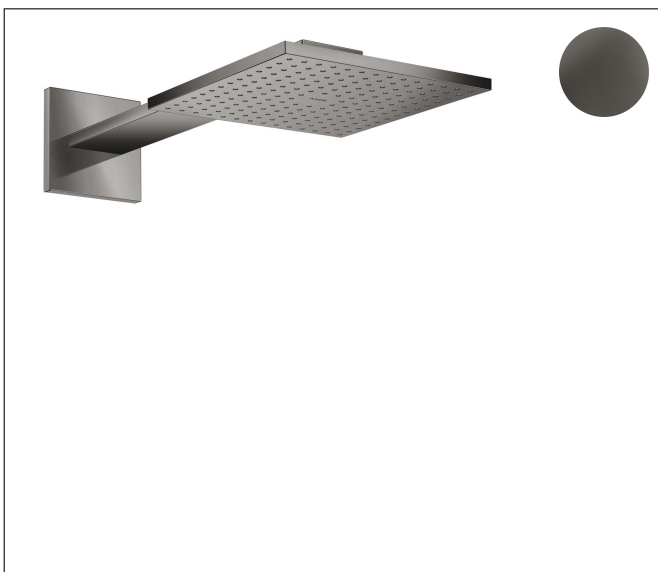

Brand AXOR
 Art. Name **AXOR ShowerSolutions** Showerhead 250 Square 2-Jet with Showerarm Trim, 2.5 GPM
 Art. Nr. 35310331
 Surface polished black chrome
 Pos. 1

Product Picture

Drawing

Features

- Consists of: Showerhead, Showerarm, Green Diverter
- Shower head size: 250 x 250 mm
- Spray modes: PowderRain, Intense PowderRain
- Select button on thermostat
- Dynamic spray nozzles move out while using
- Flow: 2.5 GPM (9.5 L/Min)
- Showerhead removable for cleaning
- ServiceCard with sieve can be removed without tools for cleaning purpose

Technology

Spray Types