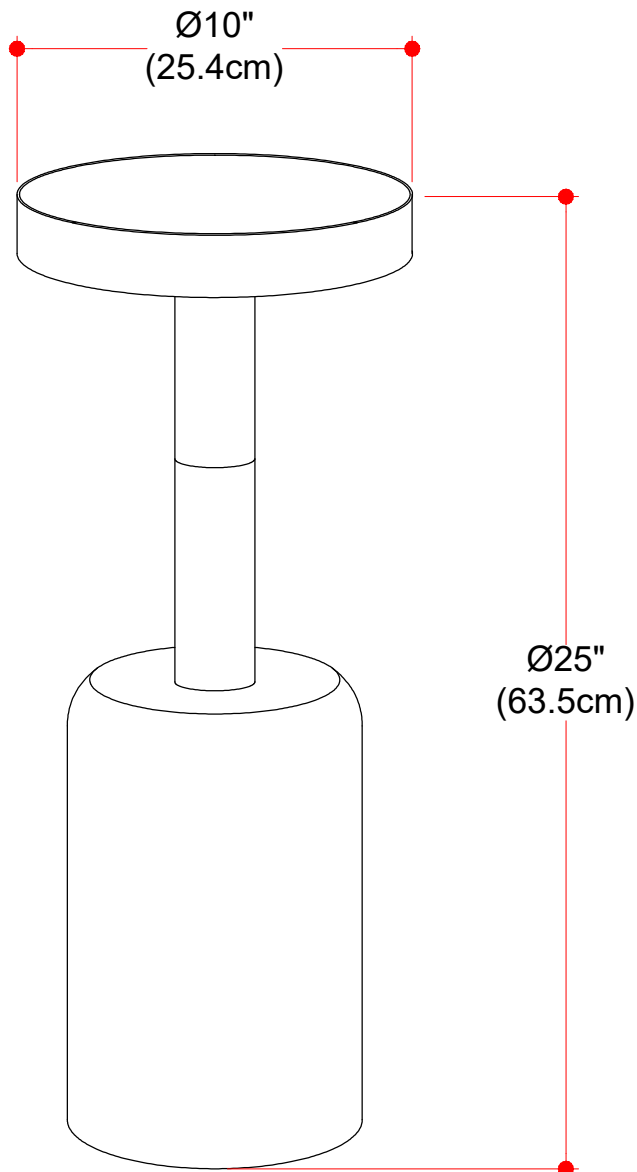

Frannie Side Table

Net Weight: 9.46 lbs / 4.29 Kgs