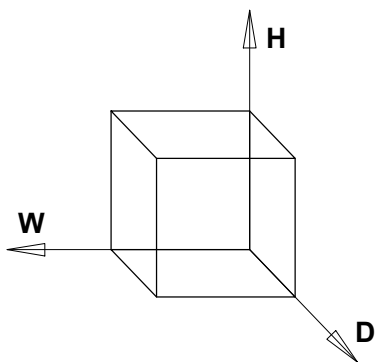

Frannie Side Table

Net Weight: 9.46 lbs / 4.29 Kgs