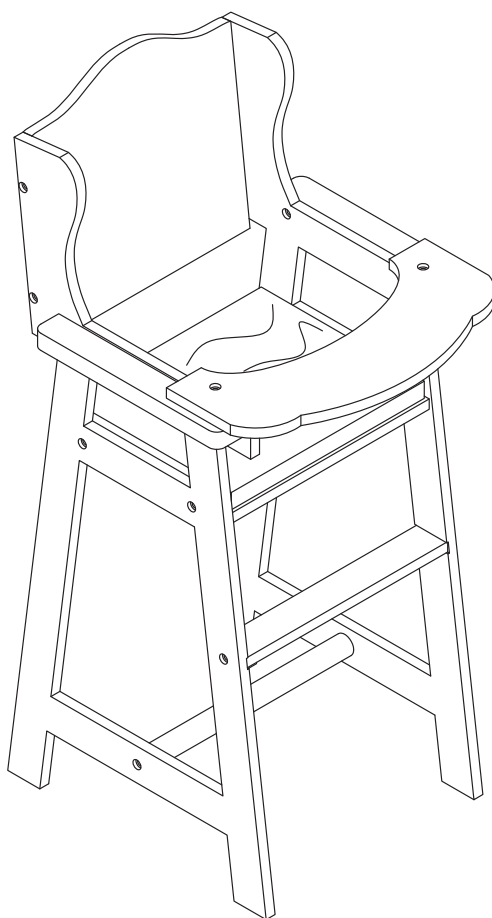

Baby Doll High Chair

-Purple

TD-0098 AP

Assembly Instruction

1-800-935-3959
Mon - Fri 9:00am ~ 4:30pm EST
 support@teamson.com

+44 (0) 1952-916050
Mon - Thu 9:00am ~ 5:00pm GMT
Friday 9:00am ~ 4:00pm GMT
 support@teamson.co.uk

WARNING

CHOKING HAZARD-small parts
Not for children under 3yrs
The toy is to be assembled by an adult.