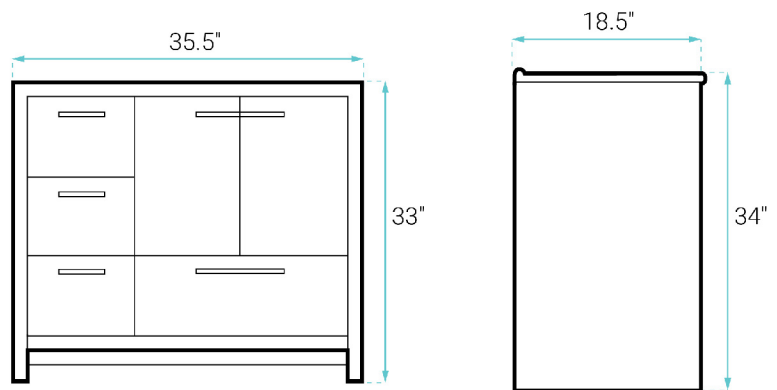

### FEATURES:

- Sleek, freestanding design
- Glazed ceramic, single sink
- Standard 1.75" drain hole
- Standard 1.38" faucet holes
- Chrome-finish overflow

### SPECIFICATIONS:

N.W: 134 lb.

W: 36.5" x D: 18.5" x H: 34"

Inner Sink: D: 10.5" x W: 19.5" x H: 5"