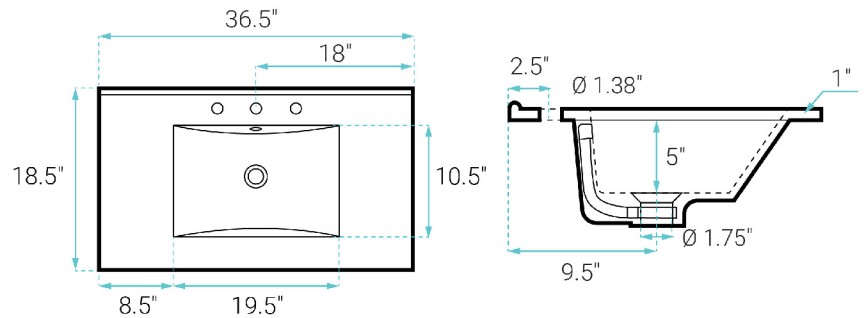

### FEATURES:

- Sleek, freestanding design
- Glazed ceramic, single sink
- Standard 1.75" drain hole
- Standard 1.38" faucet holes
- Chrome-finish overflow

### SPECIFICATIONS:

N.W: 134 lb.

W: 36.5" x D: 18.5" x H: 34"

Inner Sink: D: 10.5" x W: 19.5" x H: 5"