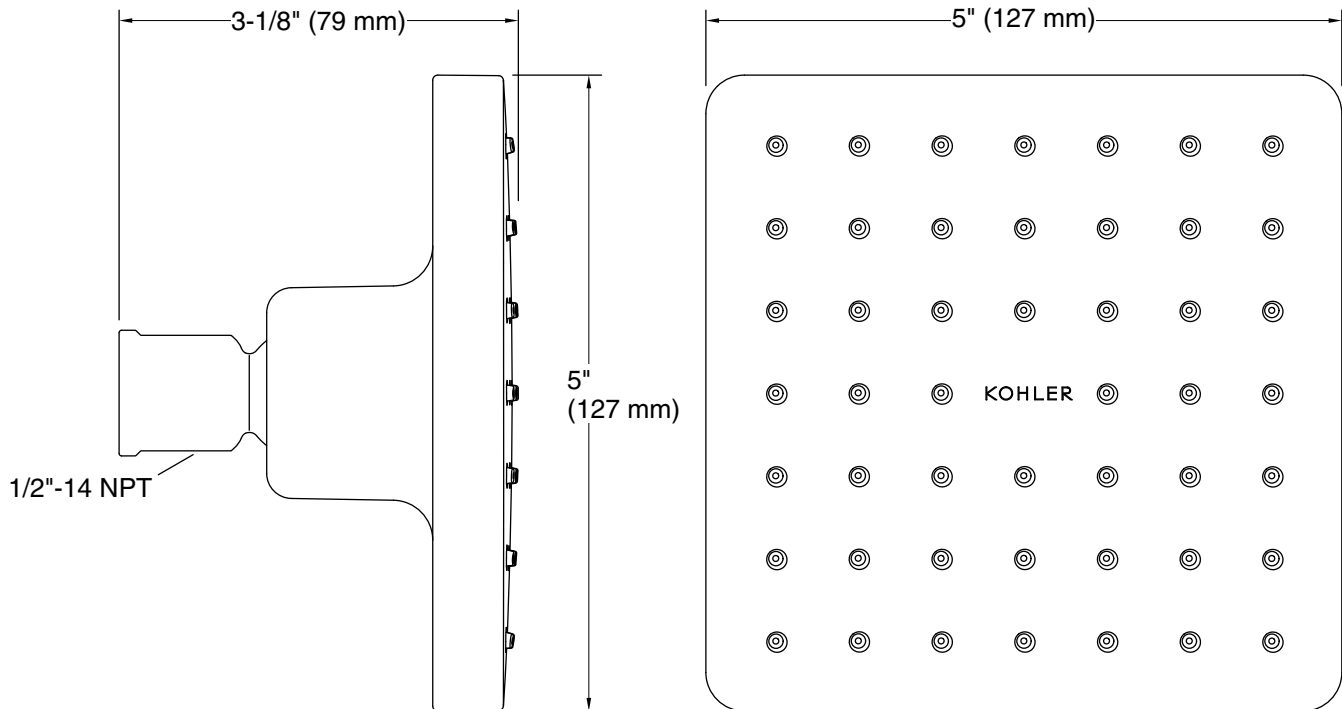

Features

- Single-function showerhead with 48 nozzle 5" (127 mm) diameter sprayface
- Optimized sprayface for maximum performance
- 2.5 gpm (9.5 lpm) maximum flow rate at 45 psi (3.1 bar)
- MasterClean™ sprayface features an easy-to-clean surface that withstands mineral buildup and maximizes spray performance
- Coordinates with other products in the Parallel collection

Installation

- 1/2" -14 NPT connection
- Wall-mount

Recommended Products/Accessories

K-7397 Shower Arm and Flange

Codes/Standards

ASME A112.18.1/CSA B125.1
DOE - Energy Policy Act 1992
NOM Standards
NOM 008-CONAGUA

Technical Information

All product dimensions are nominal.

Spout:

Shower/Rainhead rated max flow: 2.5 gal/min (9.5 l/min)

Notes

Install this product according to the installation instructions.