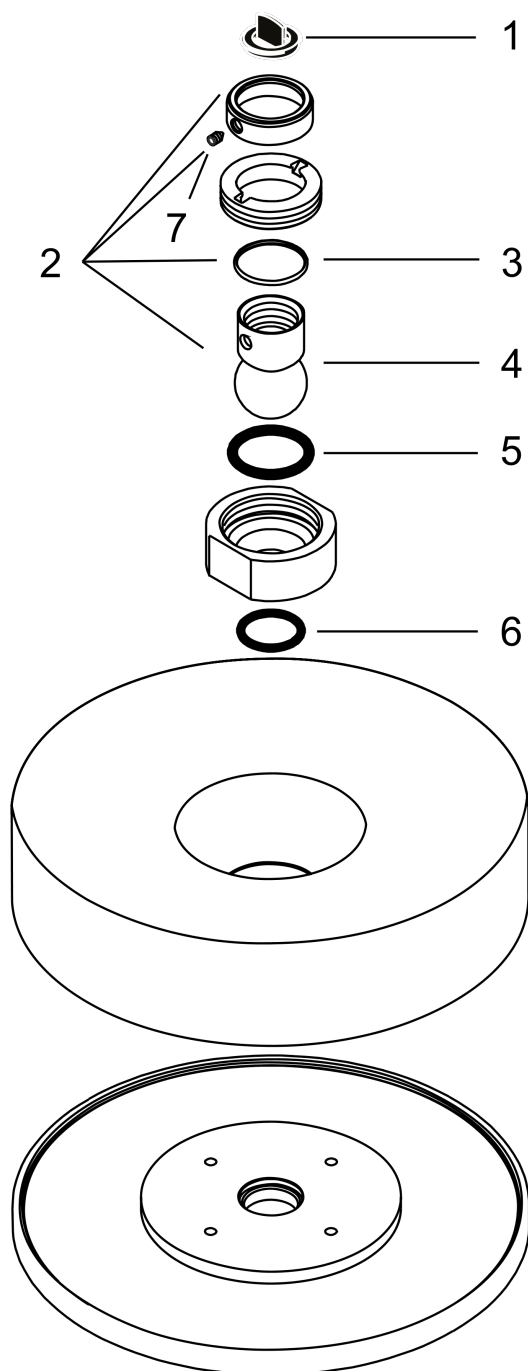

AXOR Citterio
Showerhead 180 1-Jet, 2.5 GPM
Finishes : **chrome** Part no. : **28489001**

Description

Features

- Spray modes: Full
- 107 no-clog spray channels
- Flow: 2.5 GPM (9.5 L/Min)
- Fully-finished matching spray face

Technology

Product image

Scale drawing

AXOR Citterio
Showerhead 180 1-Jet, 2.5 GPM
Finishes : **chrome** Part no. : **28489001**

Exploded drawing

Year of production: >11/03

AXOR Citterio
Showerhead 180 1-Jet, 2.5 GPM
 Finishes : **chrome** Part no. : **28489001**

Spare parts list

Year of production: >11/03

Pos.	Description	Part no.	PC	PU
1	filter packing	88649000	0	1
2	ball joint	98941000	0	1
3	lever collar	97536000	0	1
4	ball joint	97552000	0	1
5	O-ring 23x3	98142000	0	1
6	O-ring 18x2	98181000	0	1
7	hollow set screw M4x6	97767000	0	1