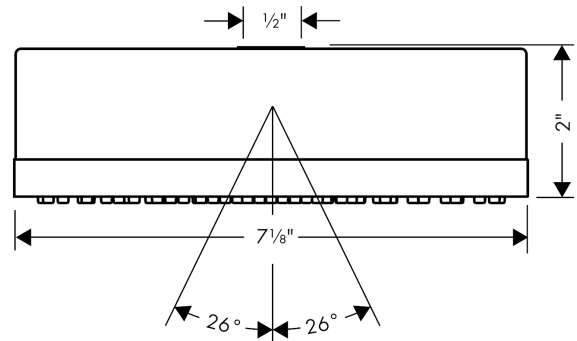

AXOR Citterio
Showerhead 180 1-Jet, 2.5 GPM
Finishes : **chrome** Part no. : **28489001**

Description

Features

- Spray modes: Full
- 107 no-clog spray channels
- Flow: 2.5 GPM (9.5 L/Min)
- Fully-finished matching spray face

Technology

Product image

Scale drawing

AXOR Citterio
Showerhead 180 1-Jet, 2.5 GPM
Finishes : **chrome** Part no. : **28489001**

Exploded drawing

Year of production: >11/03

AXOR Citterio
Showerhead 180 1-Jet, 2.5 GPM
 Finishes : **chrome** Part no. : **28489001**