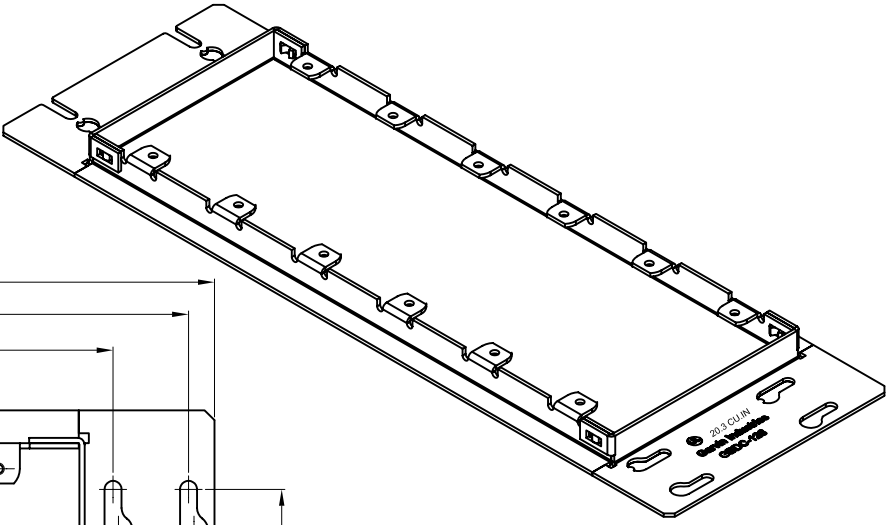

SIDES	BOTTOM
Material: Steel-0.0625"-G60 Galvanized	

This data sheet is for reference only .GARVIN INDUSTRIES reserves the right to make changes to the design without prior notice.

DESCRIPTION
TRADE REFERENCE TERMS

STANDARD PACKING
5 PCS

<b>GARVIN INDUSTRIES</b>		
TITLE 1/2"RAISED MULTI-GANG DEVICE COVERS		
SIZE A4	DWG NO. GBDC-126	REV D
DATA SHEET		