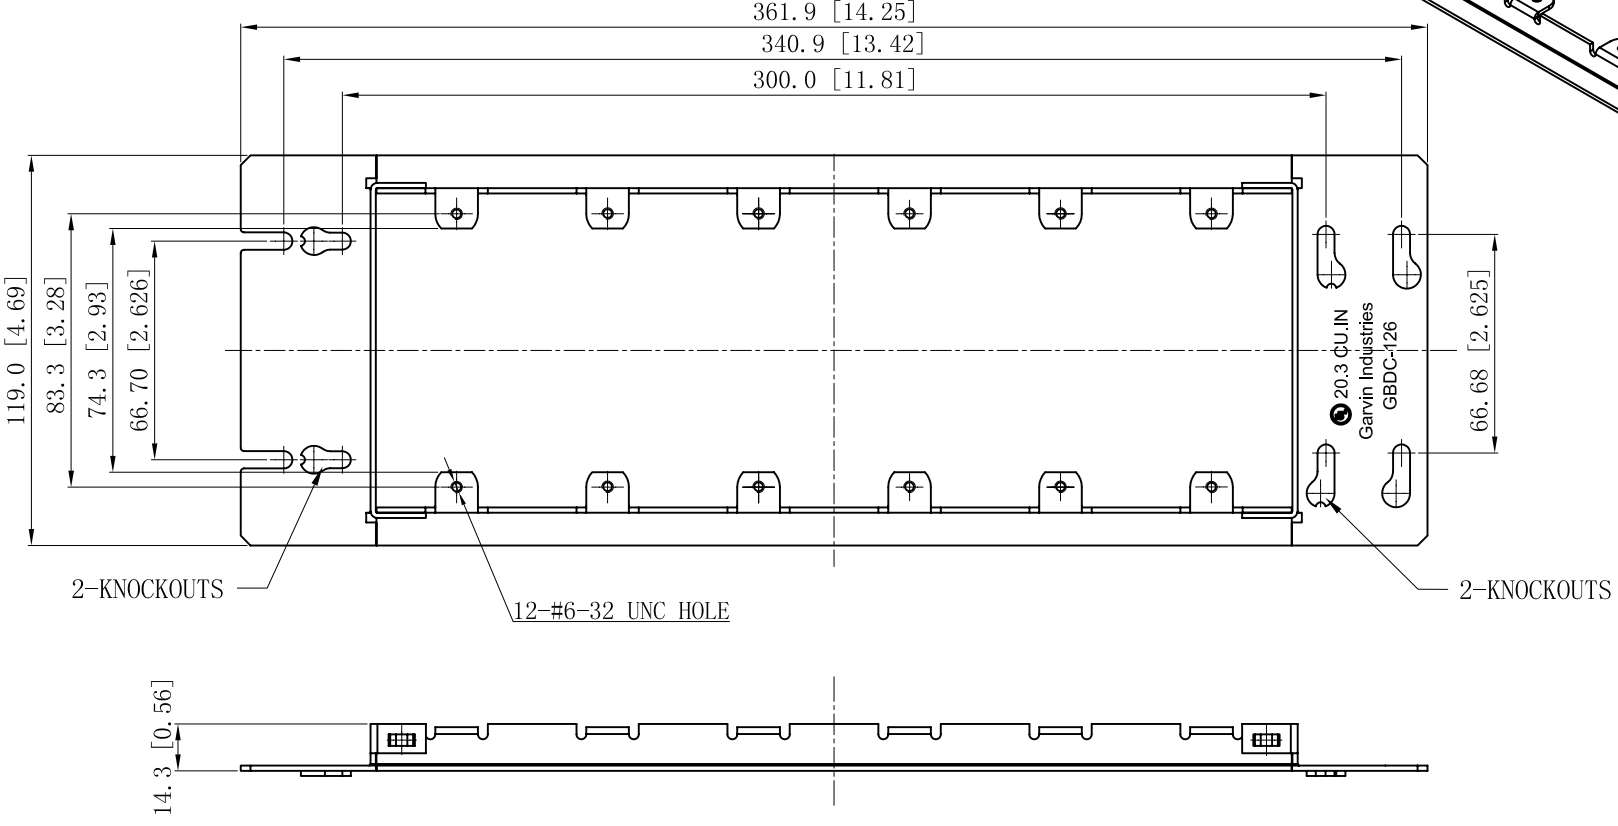

SIDES	BOTTOM
Material: Steel-0.0625"-G60 Galvanized	

This data sheet is for reference only .GARVIN INDUSTRIES reserves the right to make changes to the design without prior notice.

DESCRIPTION
TRADE REFERENCE TERMS

STANDARD PACKING
5 PCS

<b>GARVIN INDUSTRIES</b>		
TITLE 1/2"RAISED MULTI-GANG DEVICE COVERS		
SIZE A4	DWG NO. GBDC-126	REV D
DATA SHEET		