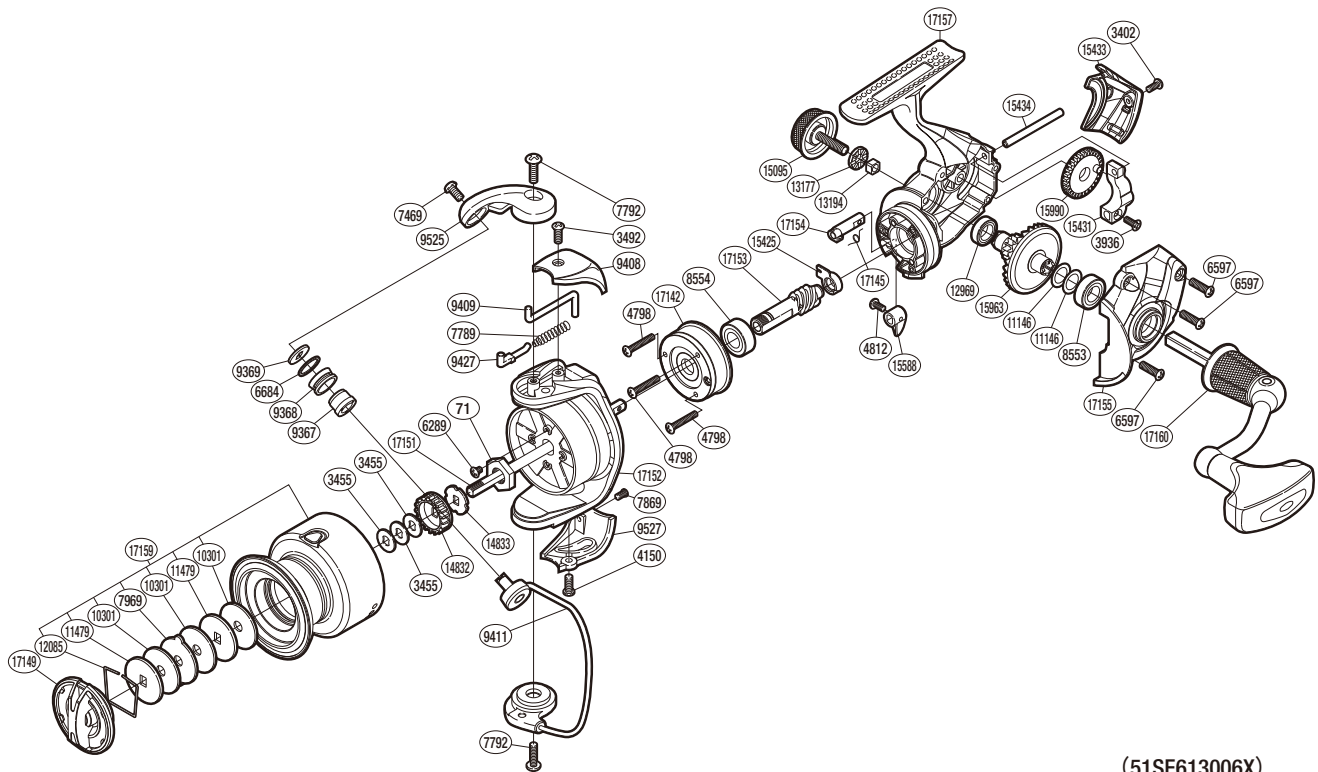

SHIMANO

SEDONA

SE-C3000FE

(51SE613006X)

Please note that the number of adjusting washers may not be the same as shown in the exploded views. (Adjustment will vary with each individual product.)

Part No.	Description	Part No.	Description	Part No.	Description
RD 0071	Rotor Nut	RD 9368	Line Roller	RD15431	Oscillating Slider
RD 3402	Screw	RD 9369	Line Roller Washer	RD15433	Rear Protector
RD 3455	Spool Washer	RD 9408	Bail Spring Cover	RD15434	Oscillating Guide
RD 3492	Screw	RD 9409	Bail Trip Lever	RD15588	Anti-Reverse Lever
RD 3936	Screw	RD 9411	Bail Assembly	RD15963	Drive Gear
RD 4150	Screw	RD 9427	Bail Spring Guide	RD15990	Oscillating Gear
RD 4798	Screw	RD 9525	Bail Arm	RD17142	Roller Clutch Assembly
RD 4812	Screw	RD 9527	Bail Hold Support Guard	RD17145	Anti-Reverse Cam Spring
RD 6289	Screw	RD10301	Drag Washer	RD17149	Drag Knob
RD 6597	Screw	RD11479	Key Washer	RD17151	Main Shaft
RD 6684	Line Roller Spacer	RD12085	Drag Washers Retainer	RD17152	Rotor
RD 7469	Screw	RD12969	Ball Bearing	RD17153	Pinion Gear
RD 7789	Bail Spring	RD13177	Handle Screw Cap Spacer	RD17154	Anti-Reverse Cam
RD 7792	Screw	RD13194	Handle Screw Lock	RD17155	Side Cover
RD 7869	Screw			RD17157	Body
RD 7969	Eared Washer	RD14832	Spool Support A	RD17159	Spool Assembly
RD 8553	Ball Bearing	RD14833	Spool Support B	RD17160	Handle Assembly
RD 8554	Ball Bearing	RD15095	Handle Screw Cap		
RD 9367	Line Roller Bushing	RD15425	Pinion Gear Bushing		