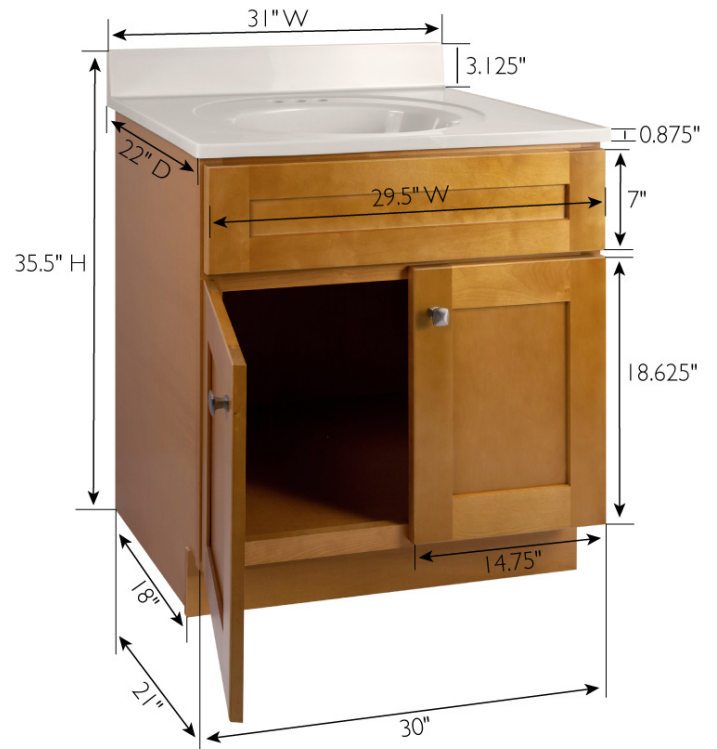

Modern Birch

Brookings 2-Door Vanity with Cultured Marble 4 in. Centerset White on White Top, Unassembled, 31x22

## SPECIFICATIONS

<b>MATERIAL CONSTRUCTION:</b>	Wood/Cultured Marble	<b>TOE KICK INSET WIDTH:</b>	3"
<b>ASSEMBLY REQUIRED:</b>	Yes	<b>BACK PANEL MATERIAL:</b>	Plywood
<b>ASSEMBLED DIMENSIONS:</b>	35.5" H x 31" L x 22" D	<b>BACK BRACE MATERIAL:</b>	Solid Wood
<b>ASSEMBLED WEIGHT:</b>	105.89 lbs.	<b>FAUCET TYPE:</b>	Lav Centerset
<b>TOOLS NEEDED FOR INSTALLATION:</b>	100% Silicone, Phillips Screwdriver, Rubber Mallet, Wood Glue	<b>NUMBER OF MOUNTING HOLES:</b>	3
<b>CONSTRUCTION TYPE:</b>	Face Frame	<b>BOWL MATERIAL:</b>	Cultured Marble
<b>HINGE STYLE:</b>	Soft Close	<b>BACK SPLASH INCLUDED:</b>	Yes
<b>DOOR STYLE:</b>	2 Wood Shaker Doors	<b>COLOR:</b>	White on White
<b>DRAWER STYLE:</b>	N/A	<b>NUMBER OF BOWLS:</b>	1
<b>GLIDE STYLE:</b>	N/A	<b>BOWL DIMENSIONS:</b>	11.69" W x 17.13" D
<b>FAKE DWR STYLE:</b>	N/A	<b>BOWL SHAPE:</b>	Oval
<b>DWR #1 DIMENSIONS:</b>	N/A	<b>SINK THICKNESS:</b>	0.98"
<b>DWR CONSTRUCTION:</b>	N/A	<b>MOUNTING TYPE:</b>	Integrated
<b>SHELF STYLE:</b>	N/A	<b>OVERFLOW HOLE:</b>	Yes
<b>SHELF ADJUSTABILITY INCREMENTS:</b>	N/A	<b>WARRANTY:</b>	1-Year limited warranty
<b>SHELF MAX WEIGHT CAPACITY:</b>	N/A	<b>TSCA TITLE IV COMPLIANT:</b>	Yes
<b>SHELF DIMENSIONS:</b>	N/A	<b>LEGAL FOR SALE IN CALIFORNIA:</b>	Yes
<b>SHELF THICKNESS:</b>	N/A	<b>PROP 65 HARMFUL MATERIAL:</b>	Formaldehyde
<b>SHELF MATERIAL:</b>	N/A		
<b>FRAME STYLE:</b>	N/A		
<b>FACE FRAME MATERIAL:</b>	Solid Wood		
<b>SIDES MATERIAL:</b>	Plywood		
<b>BOTTOM MATERIAL:</b>	Plywood		