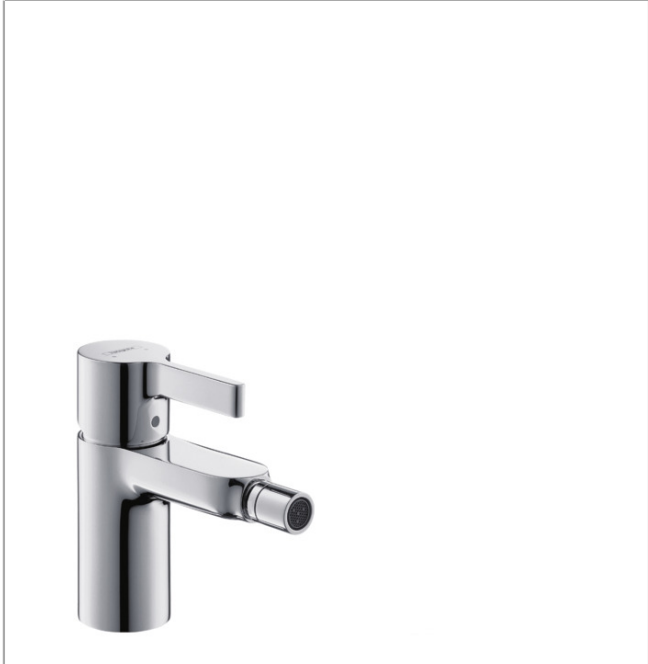

Metris S
Single-Hole Bidet Faucet
 Finishes : **chrome** Part no. : **31261001**

Description

Features

- Pivoting aerator
- Ceramic cartridge
- Includes pop-up drain

Item details

List Price \$ 381.00

Compliance

Product image

Scale drawing

Metris S
Single-Hole Bidet Faucet
 Finishes : **chrome** Part no. : **31261001**

Exploded drawing

Year of production: >11/06

Metris S**Single-Hole Bidet Faucet**Finishes : **chrome** Part no. : **31261001****Spare parts list**

Year of production: >11/06

Pos.	Description	Part no.	Price	PU
1	screw cover	96338000	-	1
2	nut	97209000	-	1
3	cartridge, assy	92730000	-	1
4	seal	95008000	-	1
5	aerator laminar M16x1 (7 l/min)	97360000	-	1
6	ball joint	97362000	-	1
7	fixing set (Ø 32)	13961000	-	1
8	connection hose 18½" M8x0,75 3/8"	96321001	-	1
9	pull rod	96657000	-	1
10	locking screw for handle	96059000	-	1
11	lever collar	97548000	-	1
a	handle	31093000	-	1
b	flange	97406000	-	1
c	pop up waste	88509000	-	1
d	fixation extension 35 mm	13898000	-	1