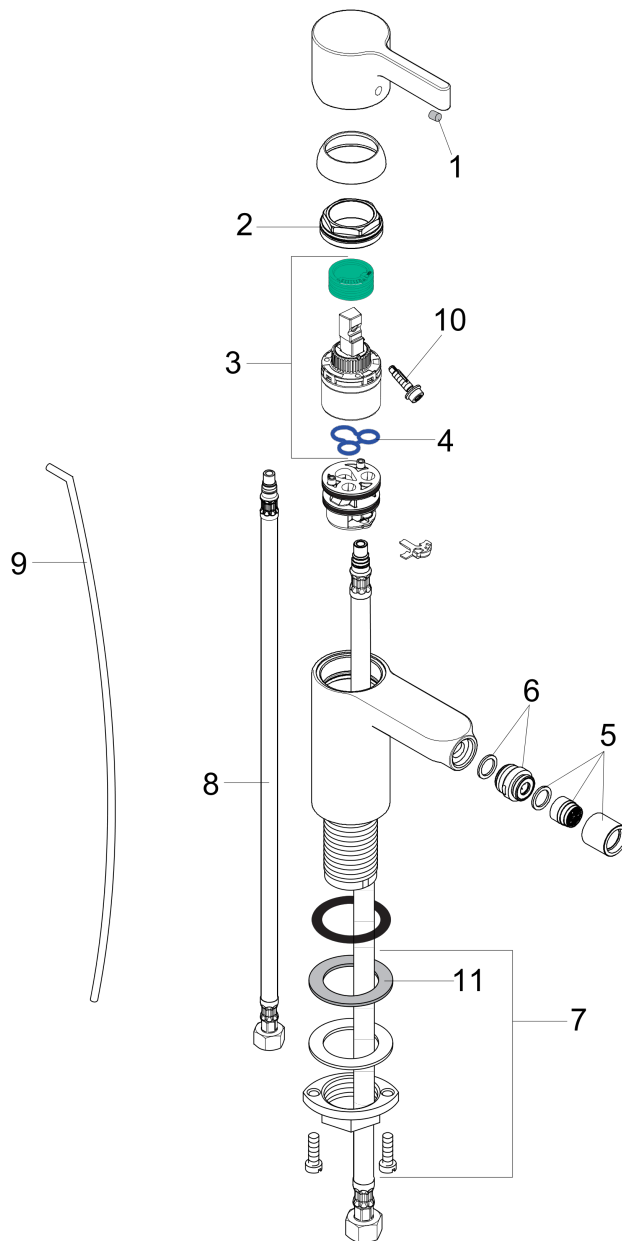

Metris S
Single-Hole Bidet Faucet
 Finishes : **chrome** Part no. : **31261001**

Description

Features

- Pivoting aerator
- Ceramic cartridge
- Includes pop-up drain

Item details

List Price \$ 381.00

Compliance

Product image

Scale drawing

Metris S
Single-Hole Bidet Faucet
 Finishes : **chrome** Part no. : **31261001**

Exploded drawing

Year of production: >11/06

Metris S**Single-Hole Bidet Faucet**Finishes : **chrome** Part no. : **31261001****Spare parts list**

Year of production: >11/06

Pos.	Description	Part no.	Price	PU
1	screw cover	96338000	-	1
2	nut	97209000	-	1
3	cartridge, assy	92730000	-	1
4	seal	95008000	-	1
5	aerator laminar M16x1 (7 l/min)	97360000	-	1
6	ball joint	97362000	-	1
7	fixing set (Ø 32)	13961000	-	1
8	connection hose 18½" M8x0,75 3/8"	96321001	-	1
9	pull rod	96657000	-	1
10	locking screw for handle	96059000	-	1
11	lever collar	97548000	-	1
a	handle	31093000	-	1
b	flange	97406000	-	1
c	pop up waste	88509000	-	1
d	fixation extension 35 mm	13898000	-	1