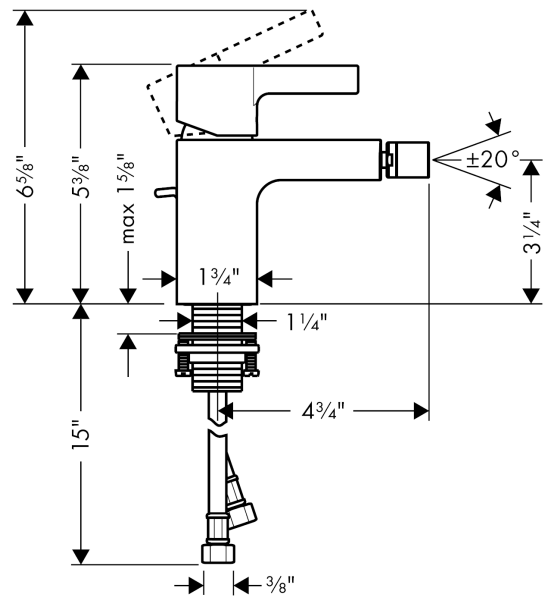

Metris S
Single-Hole Bidet Faucet
 Finishes : **chrome** Part no. : **31261001**

Description

Features

- Pivoting aerator
- Ceramic cartridge
- Includes pop-up drain

Item details

List Price \$ 381.00

Compliance

Product image

Scale drawing

Metris S
Single-Hole Bidet Faucet
 Finishes : **chrome** Part no. : **31261001**

Exploded drawing

Year of production: >11/06

Metris S**Single-Hole Bidet Faucet**Finishes : **chrome** Part no. : **31261001****Spare parts list**

Year of production: >11/06

Pos.	Description	Part no.	Price	PU
1	screw cover	96338000	-	1
2	nut	97209000	-	1
3	cartridge, assy	92730000	-	1
4	seal	95008000	-	1
5	aerator laminar M16x1 (7 l/min)	97360000	-	1
6	ball joint	97362000	-	1
7	fixing set (Ø 32)	13961000	-	1
8	connection hose 18½" M8x0,75 3/8"	96321001	-	1
9	pull rod	96657000	-	1
10	locking screw for handle	96059000	-	1
11	lever collar	97548000	-	1
a	handle	31093000	-	1
b	flange	97406000	-	1
c	pop up waste	88509000	-	1
d	fixation extension 35 mm	13898000	-	1