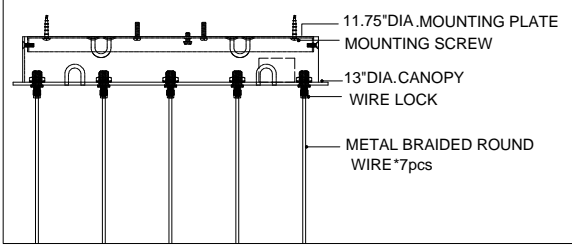

13"DIA*2.0"H.CANOPY
 11.75"DIA*0.75"H MOUNTING
 PLATE COVER
 6.0"DIA*7.0"H.SHADE

TOP VIEW

CANOPY DETAIL

FRONT VIEW

CURREY & COMPANY