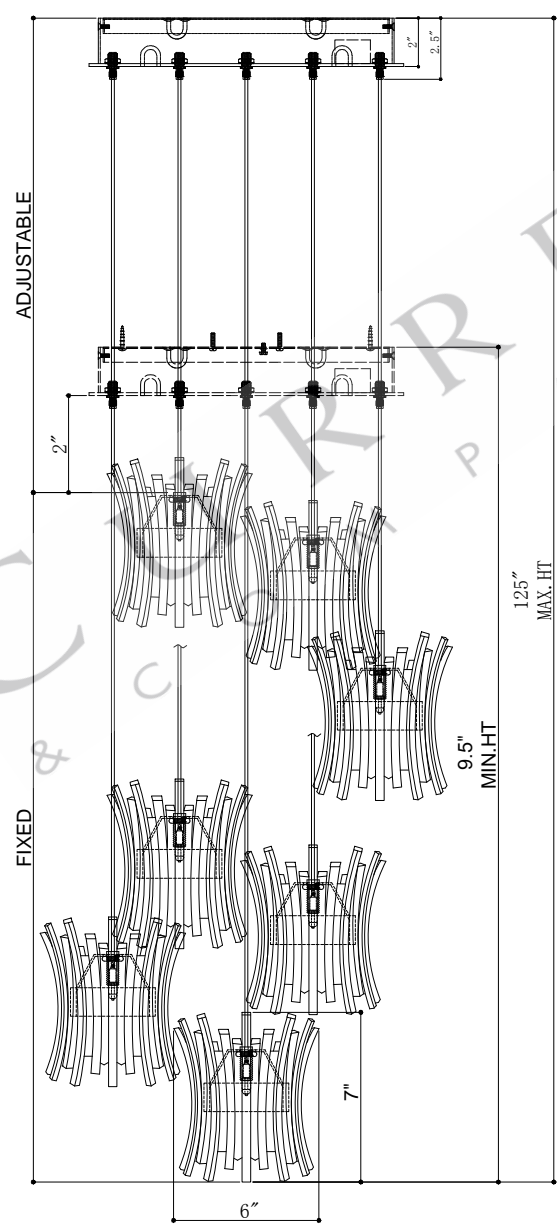

13"DIA*2.0"H.CANOPY
 11.75"DIA*0.75"H MOUNTING
 PLATE COVER
 6.0"DIA*7.0"H.SHADE

TOP VIEW

CANOPY DETAIL

FRONT VIEW

CURREY & COMPANY