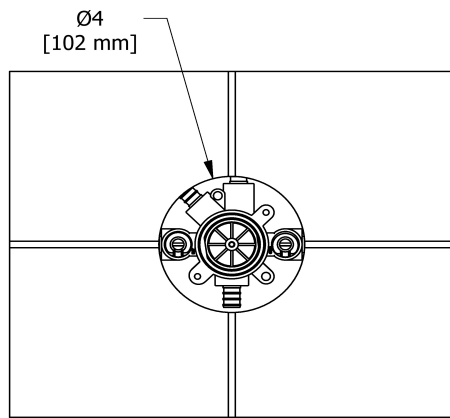

Sizes, models and finishes may differ from those presented.

Warranty

This **Riobel Inc.** product you have purchased carries a Limited Lifetime Warranty on the chrome, PVD finish, blacks and all working parts and is guaranteed from the initial purchase date against all manufacturing defects. All other finishes, including plastic components, are guaranteed for one year. All electric and/or electronic parts are covered by a 5-year limited warranty.

Customer Service

Ontario, West Canada : 888-287-5354 Quebec, Maritimes, United States : 866-473-8442