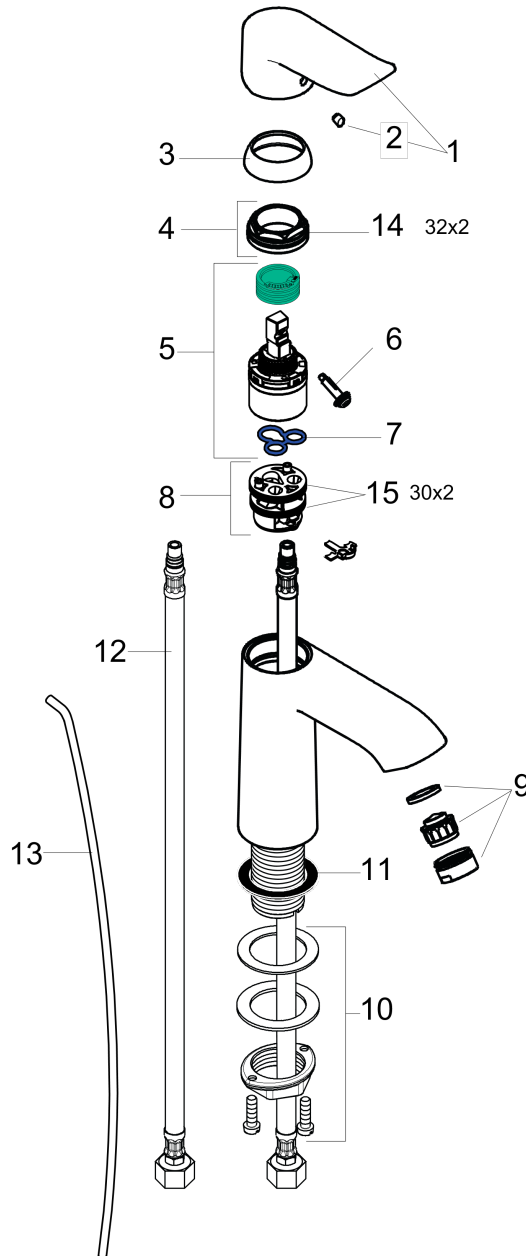

Metris
Single-Hole Faucet 110 with Pop-Up Drain, 1.2 GPM
Finishes : **chrome** Part no. : **31080001**

Exploded drawing

Year of production: >07/16

Metris

Single-Hole Faucet 110 with Pop-Up Drain, 1.2 GPM

Finishes : **chrome** Part no. : **31080001**

Spare parts list

Year of production: >07/16

Pos.	Description	Part no.	Price	PU
1	handle	95519000	-	1
2	screw cover	96338000	-	1
3	flange	97406000	-	1
4	nut	97209000	-	1
5	cartridge, assy	95646001	-	1
6	locking screw for handle	95140000	-	1
7	seal	95008000	-	1
8	adapter for cartridge	98750000	-	1
9	aerator M24x1 (4,5 l/min)	92877000	-	1
10	fixing set (Ø 32)	13961000	-	1
11	flat seal	98749000	-	1
12	connection hose 18½" M8x0,75 3/8"	96321001	-	1
13	pull rod	96657000	-	1
14	O-Ring 32x2	98193000	-	1
15	O-Ring 30x2	98186000	-	1
a	pop up waste	88509000	-	1
b	aerator M24x1 (3,5 l/min)	92508000	-	1
c	aerator M24x1 (5 l/min)	13185000	-	1
d	aerator swivelling M24x1 (5 l/min)	95928000	-	1