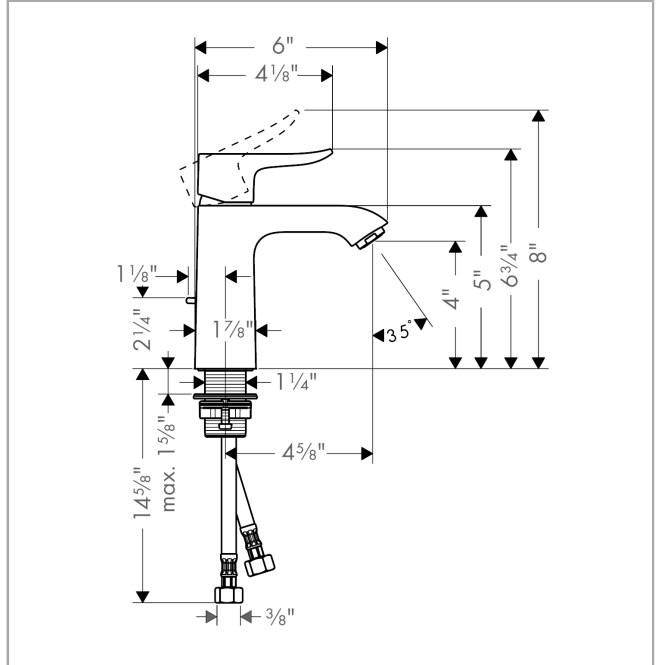

**Metris**  
**Single-Hole Faucet 110 with Pop-Up Drain, 1.2 GPM**  
 Finishes : **chrome** Part no. : **31080001**

**Description**

**Features**

- Aerated spray
- Flow: 1.2 GPM (4.5 L/Min)
- Ceramic cartridge
- Includes pop-up drain

**Item details**

List Price \$ 381.00

**Technology**

**Compliance**

**Product image**

**Scale drawing**

**Metris**  
**Single-Hole Faucet 110 with Pop-Up Drain, 1.2 GPM**  
 Finishes : **chrome** Part no. : **31080001**

### Single-Hole Faucet 110 with Pop-Up Drain, 1.2 GPM

Finishes : **chrome** Part no. : **31080001**

## Spare parts list

Year of production: >07/16

Pos.	Description	Part no.	Price	PU
1	handle	95519000	-	1
2	screw cover	96338000	-	1
3	flange	97406000	-	1
4	nut	97209000	-	1
5	cartridge, assy	95646001	-	1
6	locking screw for handle	95140000	-	1
7	seal	95008000	-	1
8	adapter for cartridge	98750000	-	1
9	aerator M24x1 (4,5 l/min)	92877000	-	1
10	fixing set (Ø 32)	13961000	-	1
11	flat seal	98749000	-	1
12	connection hose 18½" M8x0,75 3/8"	96321001	-	1
13	pull rod	96657000	-	1
14	O-Ring 32x2	98193000	-	1
15	O-Ring 30x2	98186000	-	1
a	pop up waste	88509000	-	1
b	aerator M24x1 (3,5 l/min)	92508000	-	1
c	aerator M24x1 (5 l/min)	13185000	-	1
d	aerator swivelling M24x1 (5 l/min)	95928000	-	1