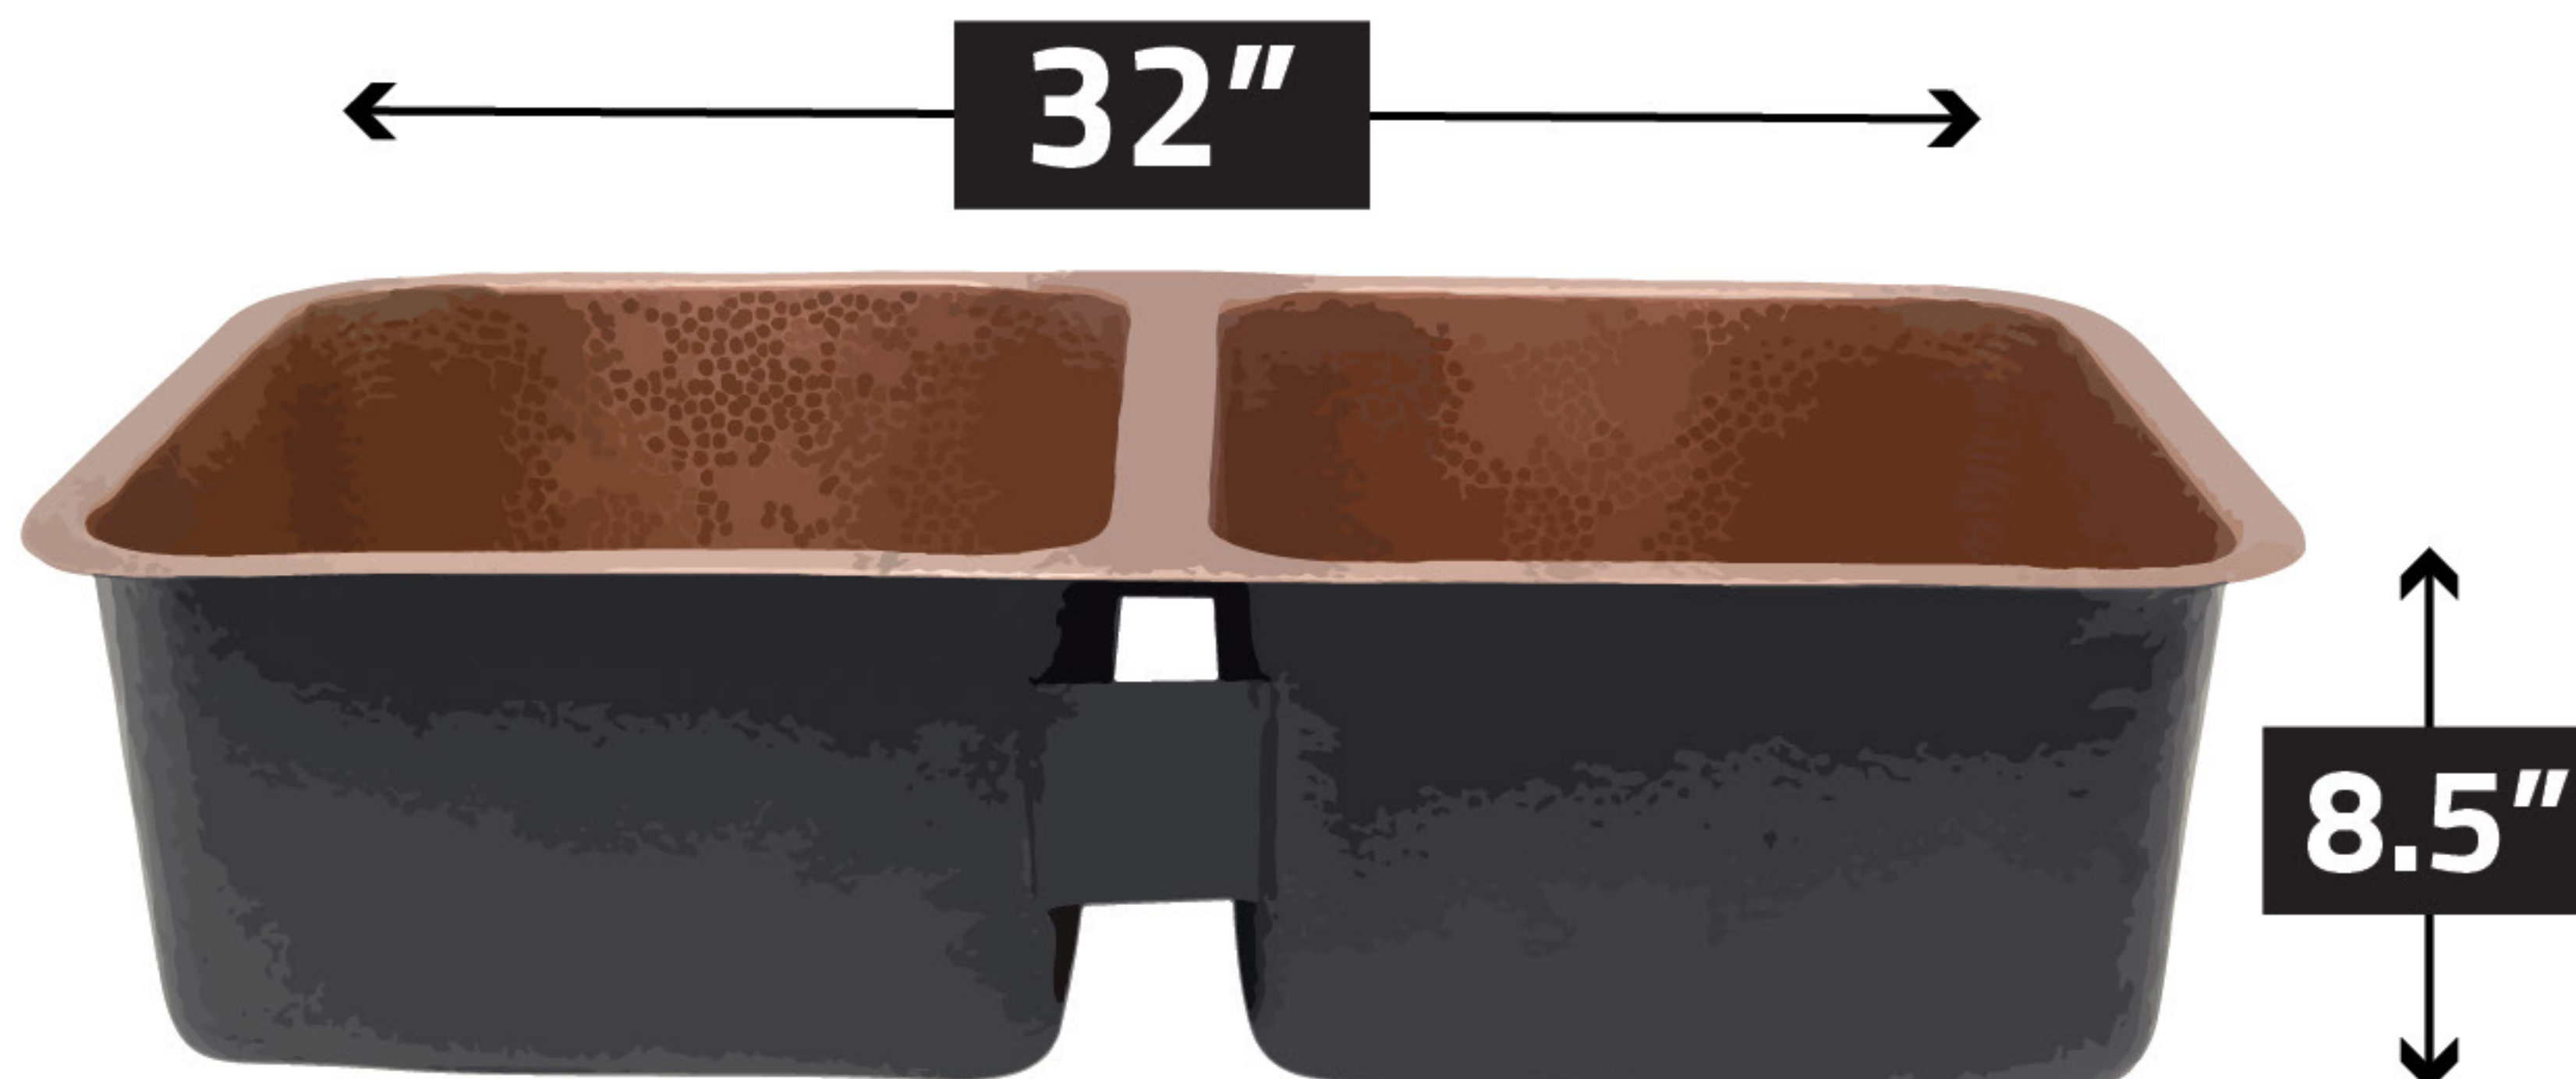

SK-032

UNDERMOUNT KITCHEN SINK

NOTE:
Every unit in this series is handmade by a skilled artisan. As a result, color, texture and size will vary slightly with each unit. The measurements displayed should be taken as an approximation of the finished product.