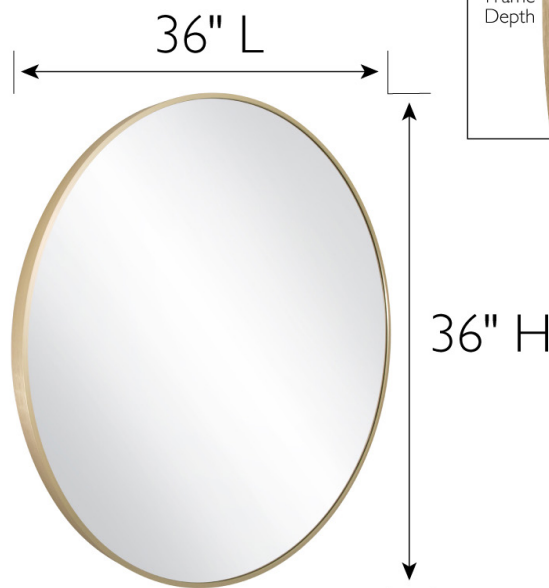

## Kenna Metal Framed Wall Mirror 36"

Gold

### SPECIFICATIONS

<b>MATERIAL CONSTRUCTION:</b>	Glass	<b>FACE FRAME MATERIAL:</b>	Aluminum
<b>ASSEMBLY REQUIRED:</b>	No	<b>SIDES MATERIAL:</b>	Aluminum
<b>TOOLS NEEDED FOR INSTALLATION:</b>	Screws, Screwdriver	<b>BOTTOM MATERIAL:</b>	Aluminum
<b>ASSEMBLED DIMENSIONS:</b>	36" H x 36" L x 1.25" D	<b>BACK PANEL MATERIAL:</b>	MDF
<b>WEIGHT:</b>	18.59 lbs.	<b>BACK BRACE MATERIAL:</b>	N/A
<b>NUMBER OF DOORS:</b>	0	<b>GLASS STYLE:</b>	Flat Panel
<b>DOOR MATERIAL:</b>	N/A	<b>LIGHTED:</b>	No
<b>NUMBER OF SHELVES:</b>	N/A	<b>POWER SOURCE:</b>	N/A
<b>ADJUSTABLE SHELVES:</b>	N/A	<b>MOUNTING HARDWARE INCLUDED:</b>	Yes
<b>SHELF MAX WEIGHT CAPACITY:</b>	N/A	<b>MOUNTING TYPE:</b>	Wall Mount
<b>SHELF WIDTH:</b>	N/A	<b>QTY OF LAMPS:</b>	N/A
<b>SHELF THICKNESS:</b>	N/A		
<b>SHELF MATERIAL:</b>	N/A		