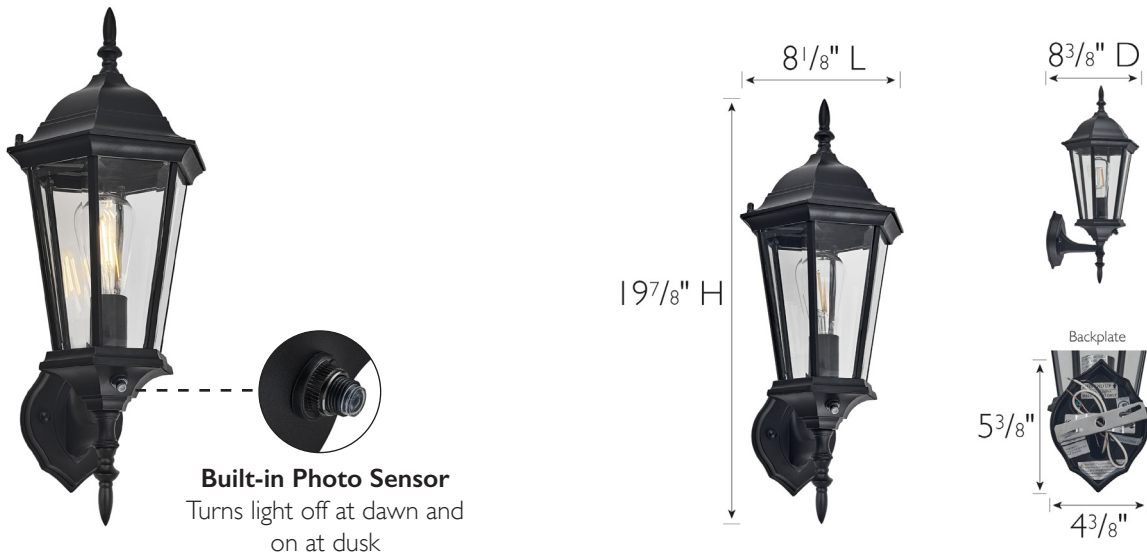

Oak Creek Outdoor Uplight Wall Light, Dusk to Dawn Black

SPECIFICATIONS

MOUNTING:	Wall Mount	LED BRIGHTNESS (LUMENS):	350
SLOPED CEILING ADAPTABLE:	No	LED COLOR CORRELATED TEMPERATURE (CCT):	N/A
LAMP TYPE:	1 E26 Medium Base LED Bulb	LED COLOR RENDERING INDEX (CRI):	90
BULB INCLUDED:	Yes	LED EFFICACY:	95
WATTS PER BULB:	8W	LED AVERAGE RATED LIFE:	15,000 Hours
TOTAL WATTAGE:	8W	ENERGY EFFICIENT:	No
DIMMABLE:	No	LIGHTING AMPS:	NA
MATERIAL CONSTRUCTION:	Aluminum	VOLTAGE:	120V
ASSEMBLED DIMENSIONS:	19.88" H x 8.13" L x 8.38" D		
WEIGHT:	3.04 lbs.		
BACKPLATE DIMENSIONS:	5.38" H x 4.38" W		
CANOPY/PLATE DIMENSIONS:	N/A		
GLASS/SHADE DIMENSIONS:	6.75" H x 3" L x 0.13" D		
GLASS/SHADE MATERIAL:	Glass		
GLASS/SHADE TYPE:	Clear		
GLASS/SHADE COLOR:	Clear		