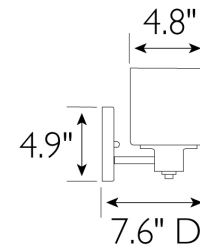

Dane 3-Light Vanity Light  
Satin Nickel

**SPECIFICATIONS**

<b>MOUNTING:</b>	Wall Mount	<b>LED BRIGHTNESS (LUMENS):</b>	N/A
<b>SLOPED CEILING ADAPTABLE:</b>	No	<b>LED COLOR CORRELATED TEMPERATURE (CCT):</b>	N/A
<b>LAMP TYPE 1:</b>	3 lamps 60W Incandescent	<b>LED COLOR RENDERING INDEX (CRI):</b>	N/A
<b>BULB INCLUDED:</b>	No	<b>LED EFFICACY:</b>	N/A
<b>WATTS PER BULB:</b>	60W	<b>LED AVERAGE RATED LIFE:</b>	N/A
<b>TOTAL WATTAGE:</b>	180W	<b>ENERGY EFFICIENT:</b>	No
<b>DIMMABLE:</b>	Yes	<b>LIGHTING AMPS:</b>	N/A
<b>MATERIAL CONSTRUCTION:</b>	Steel	<b>VOLTAGE:</b>	120V
<b>ASSEMBLED DIMENSIONS:</b>	6.5" H x 24" L x 7.6" D		
<b>WEIGHT:</b>	4.80 lbs.		
<b>BACKPLATE DIMENSIONS:</b>	4.9" H x 24" W		
<b>CANOPY/PLATE DIMENSIONS:</b>	N/A		
<b>GLASS/SHADE DIMENSIONS:</b>	5.3" H x 4.75" L x 4.75" D		
<b>GLASS/SHADE MATERIAL:</b>	Glass		
<b>GLASS/SHADE TYPE:</b>	Frosted		
<b>GLASS/SHADE COLOR:</b>	White		