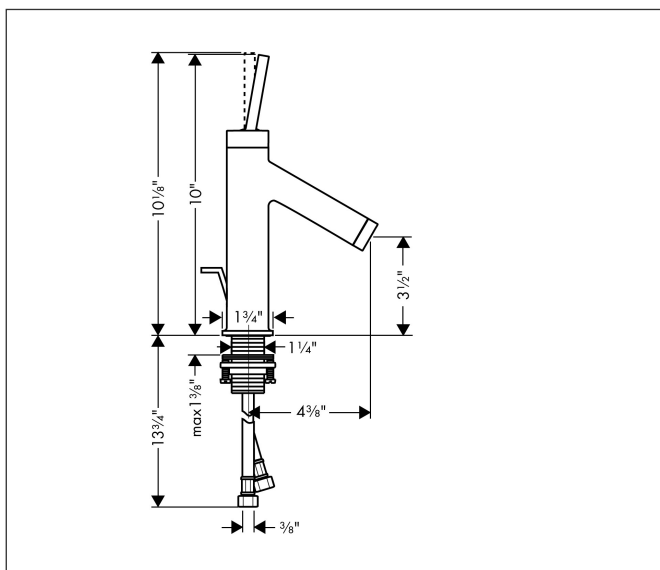

Brand	AXOR
Art. Name	AXOR Starck Single-Hole Faucet 90 with Pop-Up Drain, 1.2 GPM
Art. Nr.	10111341
Surface	brushed black chrome
Pos.	1

Product Picture

Features

- Spray modes: Aerated spray
- Flow: 1.2 GPM (4.5 L/Min)
- Ceramic cartridge
- Includes pop-up drain

Drawing

Technology