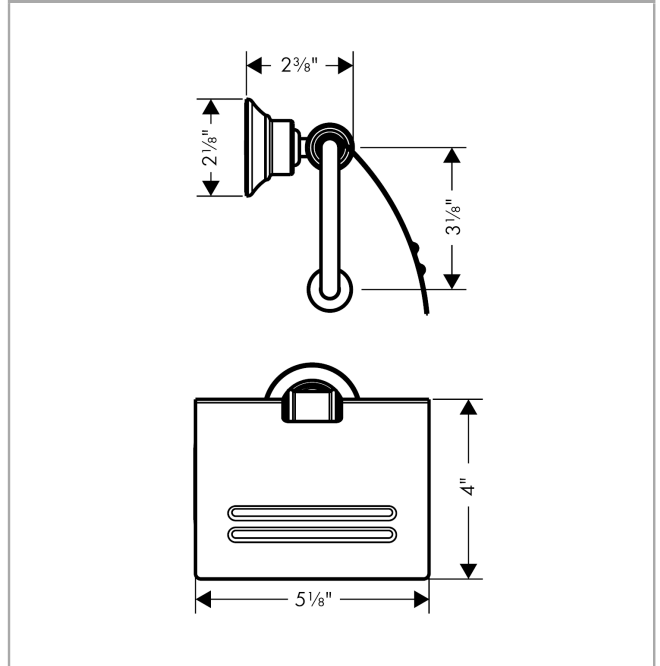

**AXOR Montreux  
Toilet Paper Holder**

Finishes : **brushed nickel**    Part no. : **42036820**

**Description**

**Features**

- Metal
- Wall-mounted

**Product image**

**Scale drawing**

**AXOR Montreux  
Toilet Paper Holder**

Finishes : **brushed nickel**    Part no. : **42036820**

**Exploded drawing**

Year of production: >05/06

**AXOR Montreux  
Toilet Paper Holder**

Finishes : **brushed nickel**    Part no. : **42036820**

## Spare parts list

Year of production: >05/06

Pos.	Description	Part no.	PC	PU
1	mounting set	40915000	0	1
2	support element	96341000	0	1
3	pin	97546000	0	1