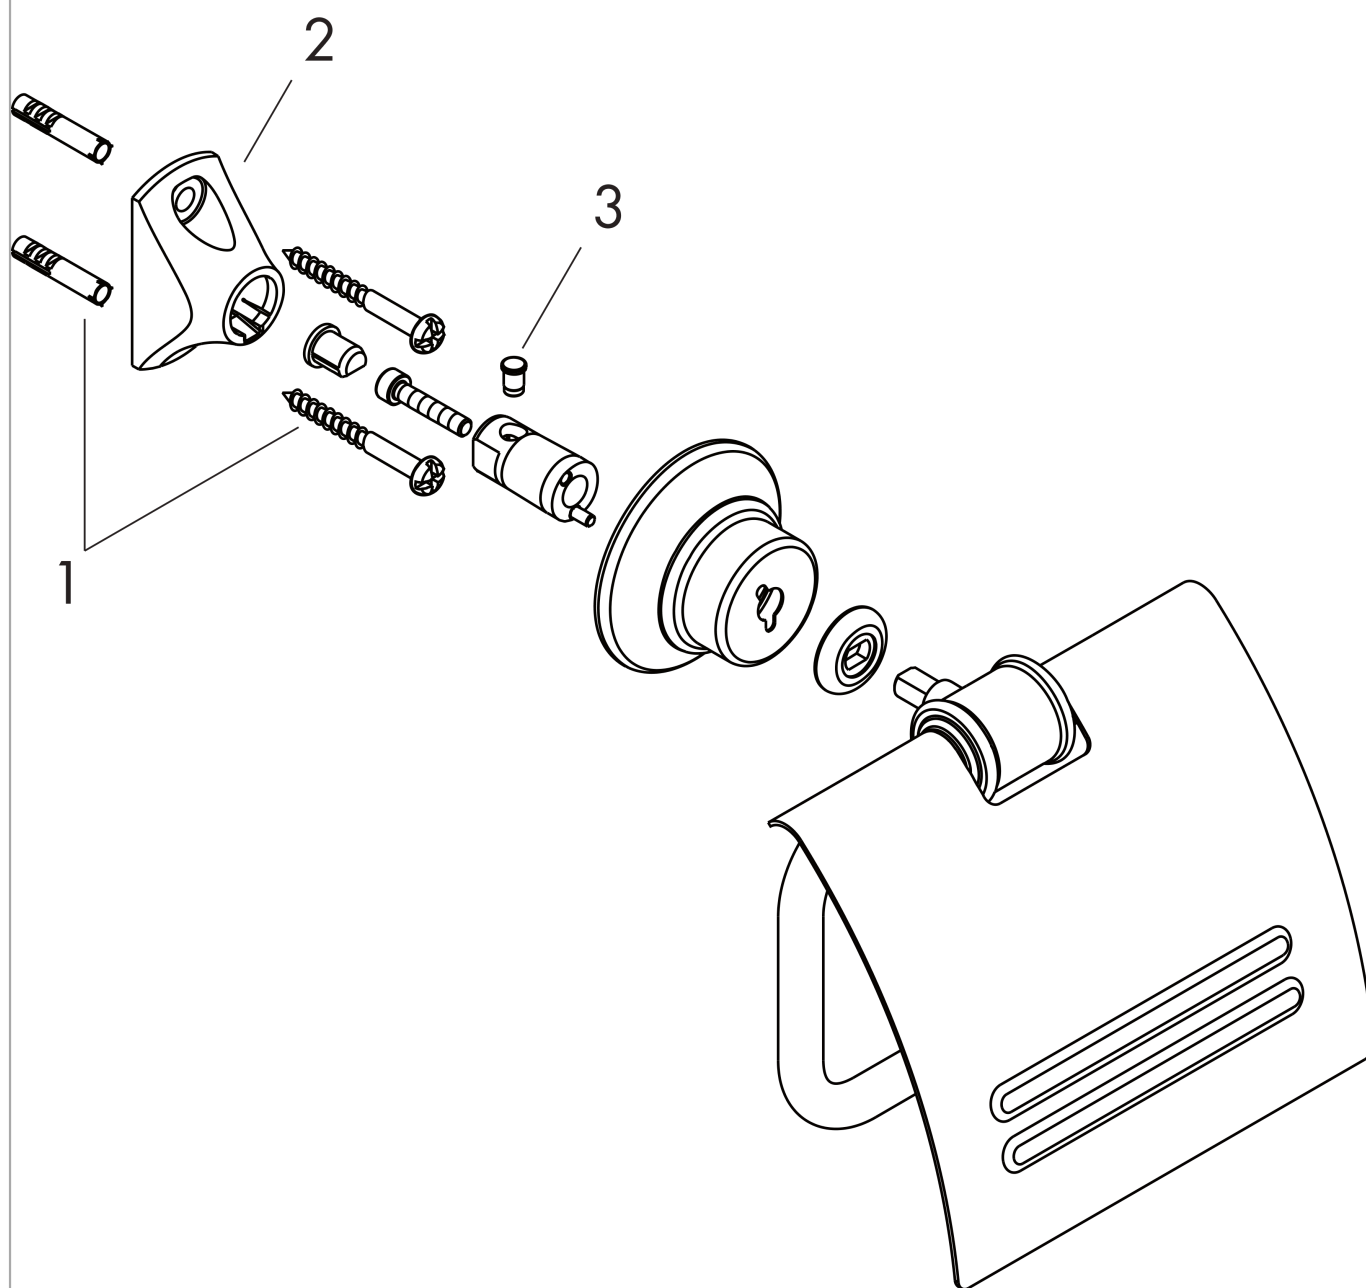

**AXOR Montreux  
Toilet Paper Holder**

Finishes : **brushed nickel**    Part no. : **42036820**

**Description**

**Features**

- Metal
- Wall-mounted

**Product image**

**Scale drawing**

**AXOR Montreux  
Toilet Paper Holder**

Finishes : **brushed nickel**    Part no. : **42036820**

**Exploded drawing**

Year of production: >05/06

**AXOR Montreux  
Toilet Paper Holder**

Finishes : **brushed nickel**    Part no. : **42036820**

## Spare parts list

Year of production: >05/06

Pos.	Description	Part no.	PC	PU
1	mounting set	40915000	0	1
2	support element	96341000	0	1
3	pin	97546000	0	1