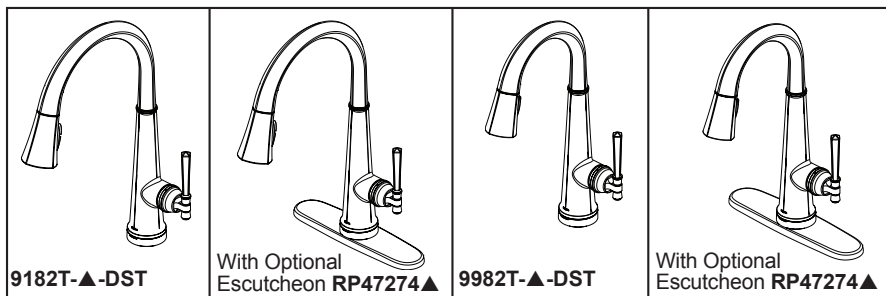

FEATURES:

- DIAMOND Seal® Technology
- Touch-Clean® Technology
- MagnaTite® Docking System
- ShieldSpray™ Technology (kitchen models only)
- Touch2O® Technology
- Lumicoat™ Finish (Not available on Matte Black Finish)

STANDARD SPECIFICATIONS:

- Maximum 1.8 gpm @ 60 psi, 6.8 L/m in @ 414 kPa
- One or three hole mount (escutcheon included with kitchen models, for prep models order separately)
- Diamond coated ceramic cartridge
- 3/8" O.D. straight, staggered PEX supply lines
- Spout rotates 360°
- Hot/cold indicator markings
- Dual integral check valves in sprayer assembly
- Three-function wand; Aerated stream, spray or ShieldSpray™
- Two-function wand; Aerated stream or spray (bar/prep models only)
- LED indicator light signals on-off, water temperature and low batteries
- Uses 6 AA (included) or 6 C (optional) batteries

WARRANTY

- Parts and Finish - Lifetime limited warranty; or for commercial purchasers, 10 years for multi-family residential (apartments and condominiums) and 5 years for all other commercial uses, in each case from the date of purchase.
- Electronic Parts and Batteries (if applicable) - 5 years from the date of purchase; or for commercial purchasers, 1 year from the date of purchase. No warranty is provided on batteries.

COMPLIES WITH:

- ASME A112.18.1 / CSA B125.1
- ASME A112.18.6
- ♿ Indicates compliance to ICC/ANSI A117.1 - Valve control only

Submitted Model No.: _____

Specific Features: _____