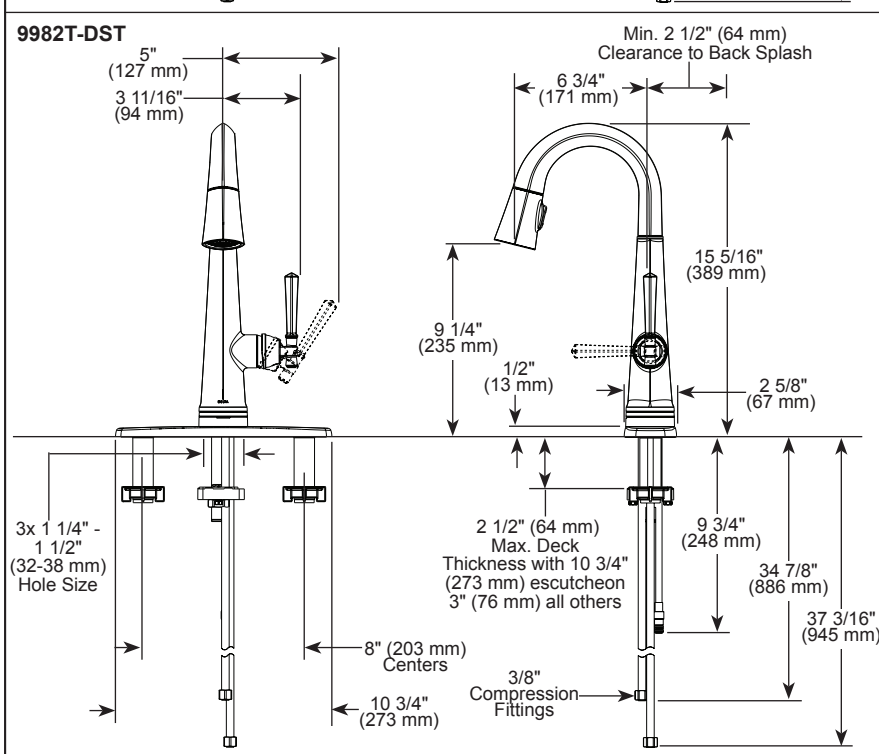

STANDARD SPECIFICATIONS:

- Maximum 1.8 gpm @ 60 psi, 6.8 L/m in @ 414 kPa
- One or three hole mount (escutcheon included with kitchen models, for prep models order separately)
- Diamond coated ceramic cartridge
- 3/8" O.D. straight, staggered PEX supply lines
- Spout rotates 360°
- Hot/cold indicator markings
- Dual integral check valves in sprayer assembly
- Three-function wand; Aerated stream, spray or ShieldSpray™
- Two-function wand; Aerated stream or spray (bar/prep models only)
- LED indicator light signals on-off, water temperature and low batteries
- Uses 6 AA (included) or 6 C (optional) batteries

COMPLIES WITH:

- ASME A112.18.1 / CSA B125.1
- ASME A112.18.6
- ♿ Indicates compliance to ICC/ANSI A117.1 - Valve control only

Submitted Model No.: _____

Specific Features: _____

▲ Designate proper finish suffix