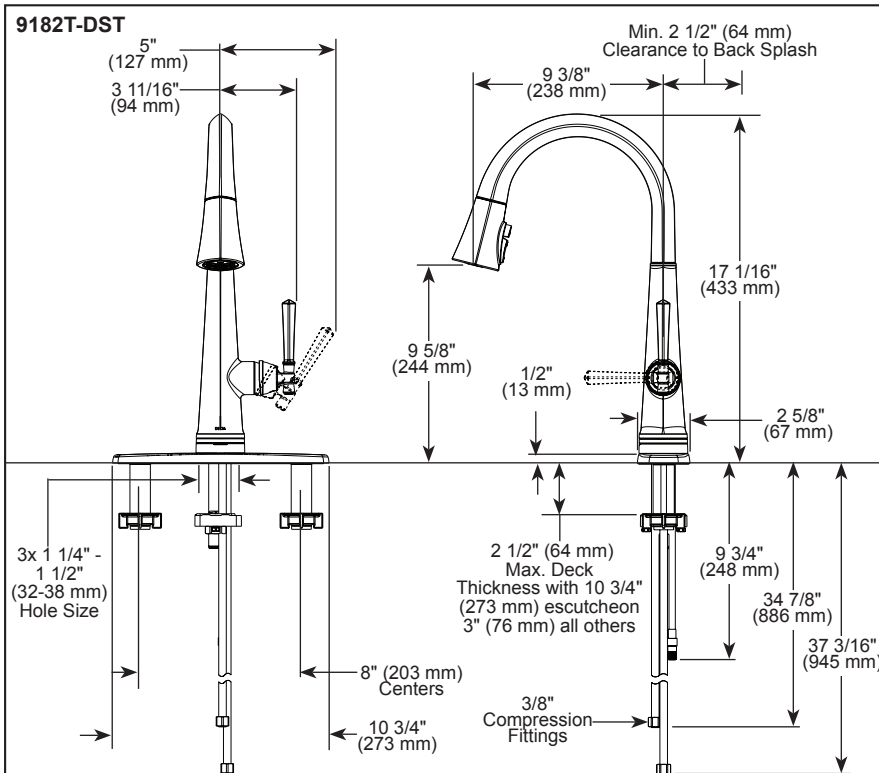

STANDARD SPECIFICATIONS:

- Maximum 1.8 gpm @ 60 psi, 6.8 L/m in @ 414 kPa
- One or three hole mount (escutcheon included with kitchen models, for prep models order separately)
- Diamond coated ceramic cartridge
- 3/8" O.D. straight, staggered PEX supply lines
- Spout rotates 360°
- Hot/cold indicator markings
- Dual integral check valves in sprayer assembly
- Three-function wand; Aerated stream, spray or ShieldSpray™
- Two-function wand; Aerated stream or spray (bar/prep models only)
- LED indicator light signals on-off, water temperature and low batteries
- Uses 6 AA (included) or 6 C (optional) batteries

COMPLIES WITH:

- ASME A112.18.1 / CSA B125.1
- ASME A112.18.6
- ♿ Indicates compliance to ICC/ANSI A117.1 - Valve control only

Submitted Model No.: _____

Specific Features: _____

▲ Designate proper finish suffix