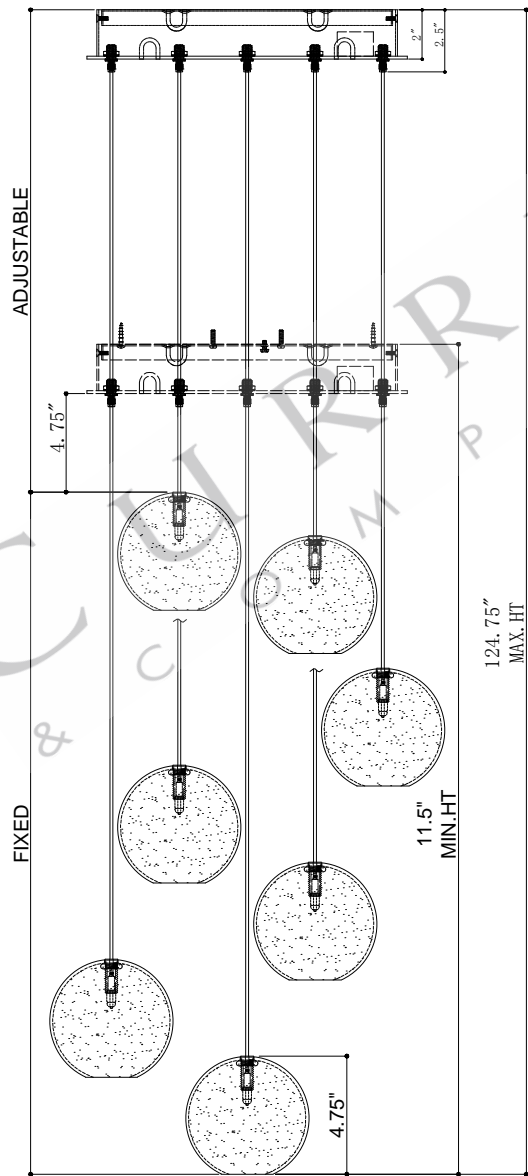

13"DIA*2.0"H.CANOPY
 11.75"DIA*0.75"H MOUNTING
 PLATE COVER
 5.0"DIA*4.75"H.SHADE

TOP VIEW

CANOPY DETAIL

FRONT VIEW