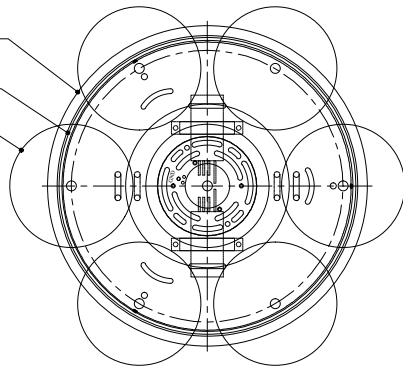

13"DIA*2.0"H.CANOPY
 11.75"DIA*0.75"H MOUNTING
 PLATE COVER
 5.0"DIA*4.75"H.SHADE

TOP VIEW

CANOPY DETAIL

FRONT VIEW