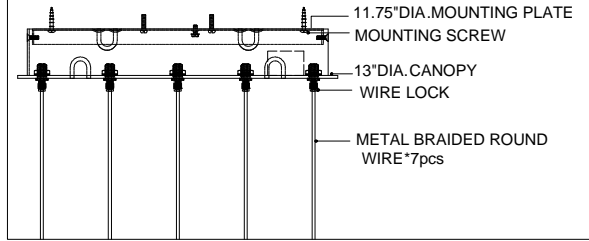

13"DIA*2.0"H.CANOPY
 11.75"DIA*0.75"H MOUNTING
 PLATE COVER
 5.0"DIA*4.75"H.SHADE

TOP VIEW

CANOPY DETAIL

FRONT VIEW