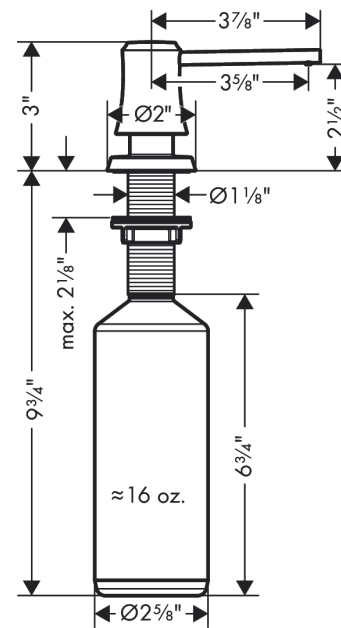

Joleena
Soap Dispenser
 Finishes : **steel optic** Part no. : **04796800**

Description

Features

- Metal
- Bottle capacity 16 oz

Item details

List Price \$ 62.00

Compliance

Product image

Scale drawing

Joleena
Soap Dispenser
 Finishes : **steel optic** Part no. : **04796800**

Exploded drawing

Year of production: >09/19

Joleena
Soap Dispenser
 Finishes : **steel optic** Part no. : **04796800**

Spare parts list

Year of production: >09/19

Pos.	Description	Part no.	Price	PU
1	pump	93535800	-	1
2	escutcheon	93285800	-	1
3	bottle for lotion dispenser	93278000	-	1