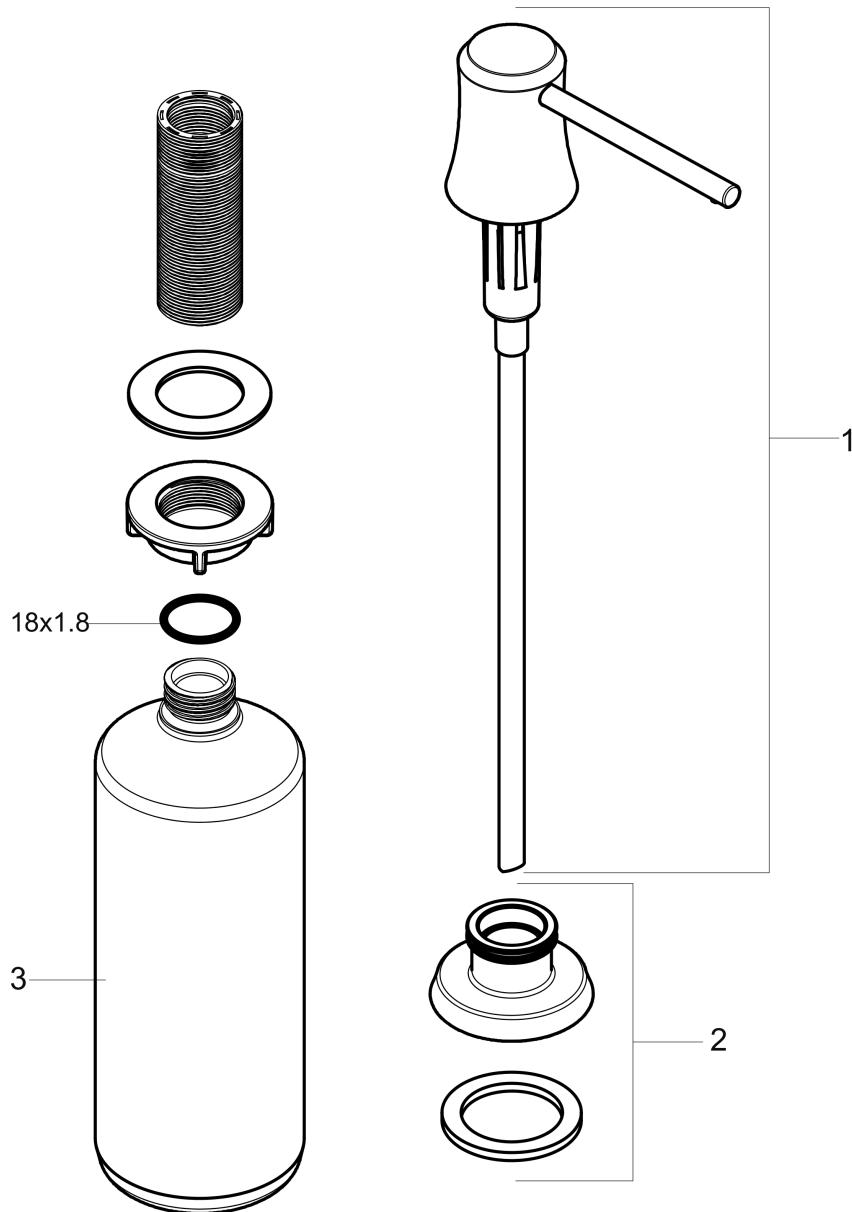

Joleena
Soap Dispenser
 Finishes : **steel optic** Part no. : **04796800**

Description

Features

- Metal
- Bottle capacity 16 oz

Item details

List Price \$ 62.00

Compliance

Product image

Scale drawing

Joleena
Soap Dispenser
 Finishes : **steel optic** Part no. : **04796800**

Exploded drawing

Year of production: >09/19

Joleena
Soap Dispenser
 Finishes : **steel optic** Part no. : **04796800**

Spare parts list

Year of production: >09/19

Pos.	Description	Part no.	Price	PU
1	pump	93535800	-	1
2	escutcheon	93285800	-	1
3	bottle for lotion dispenser	93278000	-	1