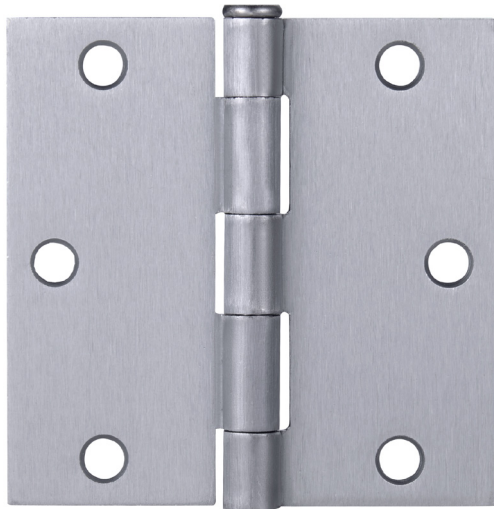

6-Hole 3 1/2" x 3 1/2", Square Corner Door Hinge 6-Pack  
Brushed Chrome

**SPECIFICATIONS**

MATERIAL CONSTRUCTION:	Steel
MOUNTING HARDWARE INCLUDED:	#9 x 3/4" (6 screws)
TOOLS NEEDED FOR INSTALLATION:	Screwdriver
ASSEMBLED DIMENSIONS:	3 1/2" H x 3 1/2" L x 0.125" D
ASSEMBLED WEIGHT:	2.5 lbs
CORNER RADIUS:	Square
HINGE TYPE:	Butt Hinge