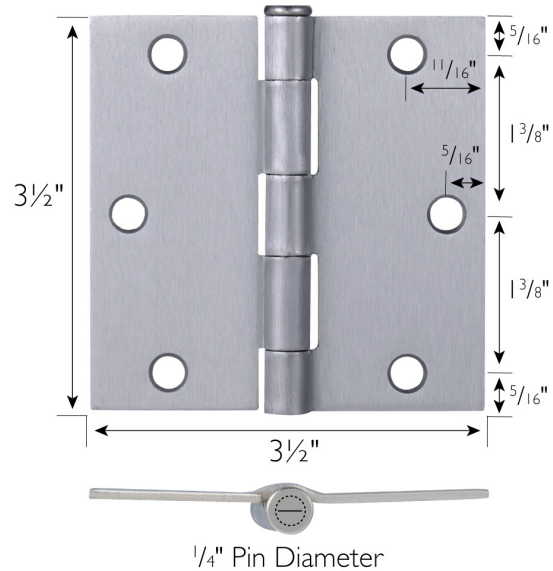

6-Hole 3 1/2" x 3 1/2", Square Corner Door Hinge 6-Pack  
Brushed Chrome

**SPECIFICATIONS**

MATERIAL CONSTRUCTION:	Steel
MOUNTING HARDWARE INCLUDED:	#9 x 3/4" (6 screws)
TOOLS NEEDED FOR INSTALLATION:	Screwdriver
ASSEMBLED DIMENSIONS:	3 1/2" H x 3 1/2" L x 0.125" D
ASSEMBLED WEIGHT:	2.5 lbs
CORNER RADIUS:	Square
HINGE TYPE:	Butt Hinge