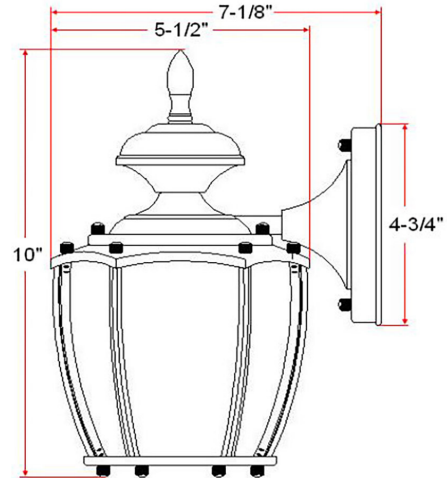

Jackson I-Light Outdoor Wall Light
Solid Brass

SPECIFICATIONS

MOUNTING:	Wall Mount	LED BRIGHTNESS (LUMENS):	N/A
SLOPED CEILING ADAPTABLE:	No	LED COLOR CORRELATED TEMPERATURE (CCT):	N/A
LAMP TYPE 1:	Maximum 60W Medium Base Bulb	LED COLOR RENDERING INDEX (CRI):	N/A
BULB INCLUDED:	No	LED EFFICACY:	N/A
WATTS PER BULB:	60W	LED AVERAGE RATED LIFE:	N/A
TOTAL WATTAGE:	60W	ENERGY EFFICIENT:	No
DIMMABLE:	Yes	LIGHTING AMPS:	N/A
MATERIAL CONSTRUCTION:	Solid Brass	VOLTAGE:	120V
ASSEMBLED DIMENSIONS:	5.5" L x 10" H x 7.1" D		Maximum 60W Medium
WEIGHT:	2.65 lbs.		
BACKPLATE DIMENSIONS:	4.59" H x 4.59" W		
CANOPY CEILING DIMENSIONS:	N/A		
GLASS/SHADE DIMENSIONS:	N/A		
GLASS/SHADE MATERIAL:	Glass		
GLASS/SHADE TYPE:	Clear		
GLASS/SHADE COLOR:	Clear		