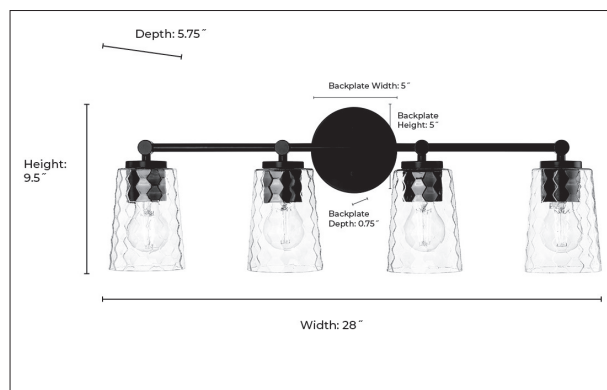

9234

ASHLI THREE LIGHT VANITY

FINISH

MB - Matte Black
 PN - Polished Nickel
 VB - Vintage Brass

DIMENSIONS

Width 28"
 Height 9.5"
 Ext. 5.75"
 Backplate Width 5"
 Backplate Height 5"
 Backplate Depth 0.75"
 Weight 6.39 lbs.

MATERIAL

Steel

GLASS

Glass Clear Honeycomb

LAMPING

Bulbs 4-Medium
 Bulb Base Medium (E26)
 Watts per Bulb 100W
 Voltage 120V
 Total Wattage 400W
 Bulbs Included No

CERTIFICATION

ETL Listed Damp Location

ITEM NUMBER

SKU's 9234 BN
 9234 MB
 9234 MG

9234 MG

9234 MB

9234 BN

Millennium Lighting
 105 Declaration Drive
 McDonough, GA 30253
www.millenniumlighting.com