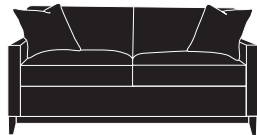

Martin

Shown in fabric and throw pillows in fabric VR303-70. Espresso wood finish.

G560-000 Mini Sofa: L80" x D36" x H34"

cm: L203 x D91 x H89

G569Q-000 Mini Queen Sleeper: L80" x D36" x H34"

cm: L203 x D91 x H86

Seat Height: 21" Seat Depth: 23" Arm Height: 25" Width Between Arms: 71"

G563-000 Loveseat: L61" x D36" x H34"

cm: L155 x D91 x H86

G561-000 Chair: L32" x D36" x H34"

cm: L81 x D91 x H86

G56-000 Ottoman: L28" x D22" x H20"