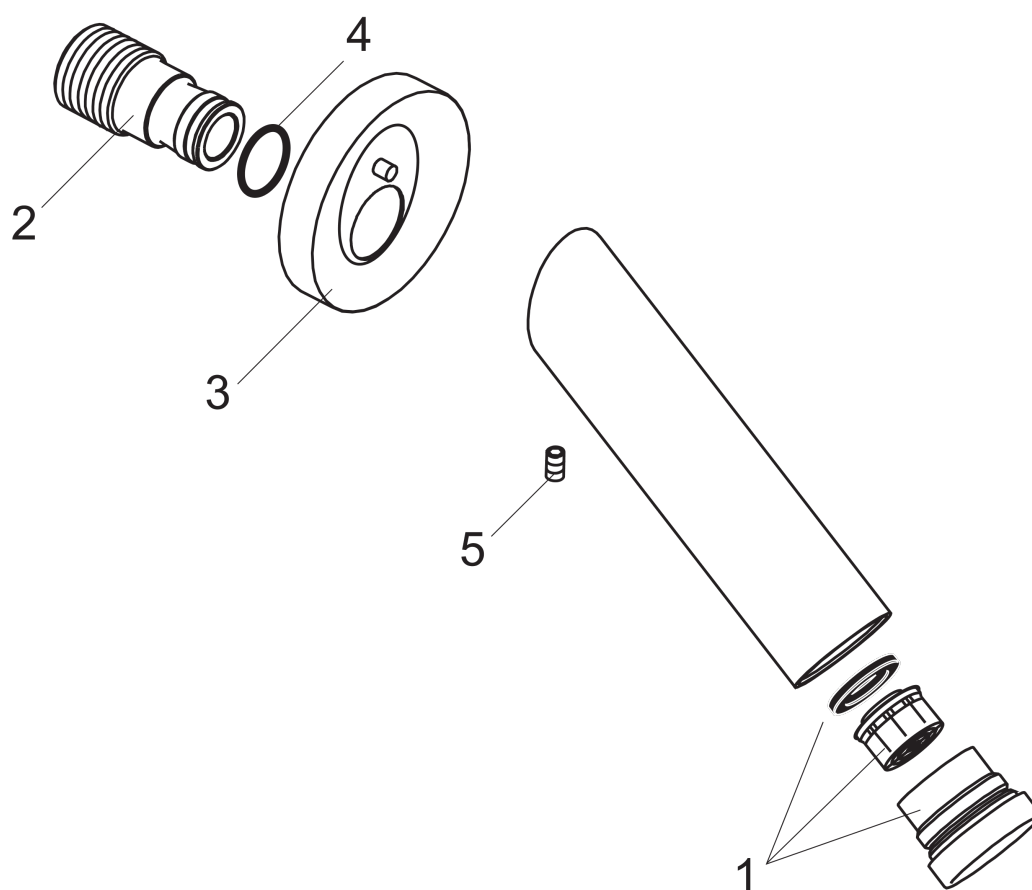

#### Features

- Solid brass
- Includes: 1/2" female and 3/4" male adaptor

### Scale drawing

**AXOR Starck**  
**Tub Spout**  
Finishes : **chrome**    Part no. : **10410001**

## Exploded drawing

Year of production: >03/98

**AXOR Starck**  
**Tube Spout**  
 Finishes : **chrome**    Part no. : **10410001**

## Spare parts list

Year of production: >03/98

Pos.	Description	Part no.	PC	PU
1	aerator M30x1 (25 l/min)	94034000	0	1
2	connecting thread	96472001	0	1
3	escutcheon	96424000	0	1
a	extension set 50 mm	10495000	0	1