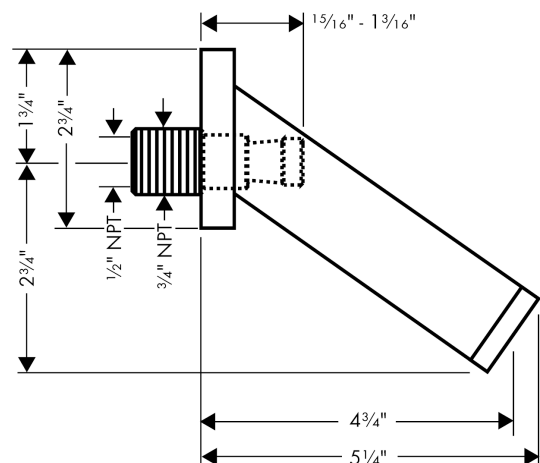

### Description

#### Features

- Solid brass
- Includes: 1/2" female and 3/4" male adaptor

### Scale drawing

**AXOR Starck**  
**Tub Spout**  
Finishes : **chrome**    Part no. : **10410001**

## Exploded drawing

Year of production: >03/98

**AXOR Starck**  
**Tube Spout**  
 Finishes : **chrome**    Part no. : **10410001**