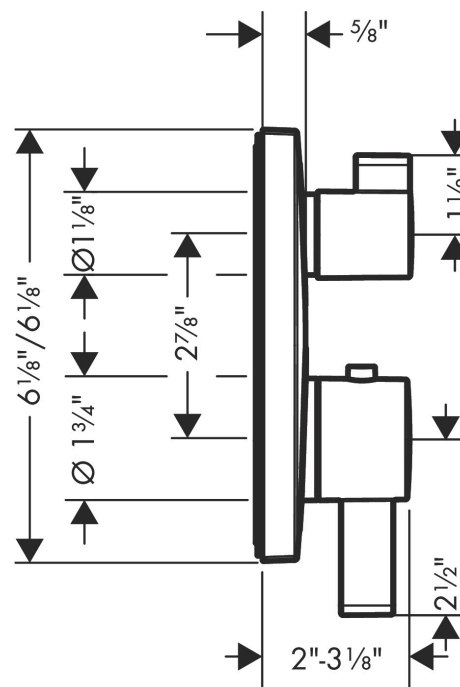

Brand	hansgrohe
Art. Name	Ecostat Square Thermostatic Trim with Volume Control
Art. Nr.	15712671
Surface	matte black
Pos.	1

Product Picture

Drawing

Features

- Volume control for 1 outlet
- Flow: 6.0 GPM (22.7 L/Min)
- Thermostatic cartridge, Ceramic cartridge
- Anti-scald 100° safety stop
- Optimized for water-efficient shower products