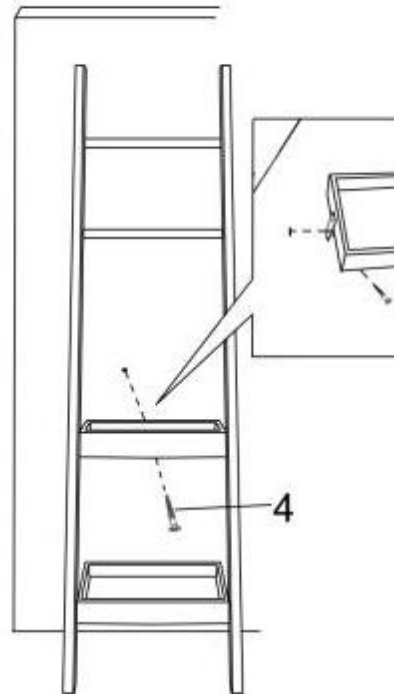

ASSEMBLY INSTRUCTIONS

ITEM NO: 221151

Parts required

1		Bolt	Φ6*65MM	2pcs
2		Allen wrench		1pc
3				1pc
4				1pc

1.

3.

5.

2.