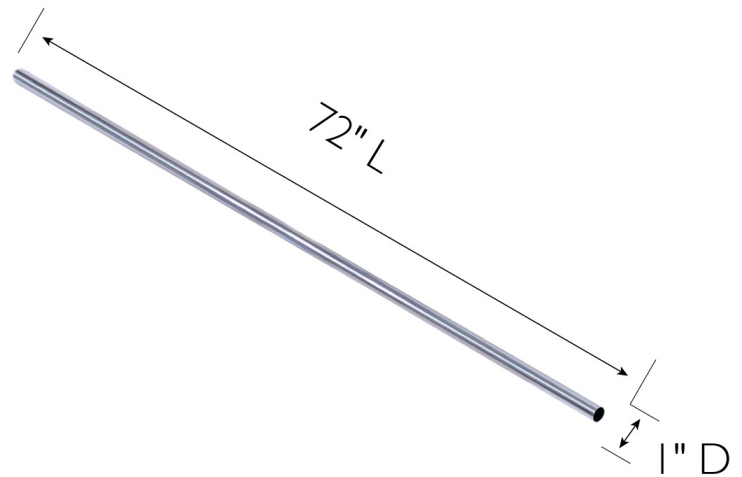

72 inch Steel Shower Rod, 5-Pack
Polished Chrome

SPECIFICATIONS

MATERIAL CONSTRUCTION:	Steel
PVD FINISH:	No
ASSEMBLY REQUIRED:	No
TOOLS NEEDED FOR INSTALLATION:	Phillips Screwdriver
ASSEMBLED DIMENSIONS:	72" L x 1" D
ASSEMBLED WEIGHT:	2.47 lbs.
MIN. LENGTH:	72"
MAX LENGTH:	72"
SCREWS INCLUDED:	No
DRYWALL ANCHORS INCLUDED:	No