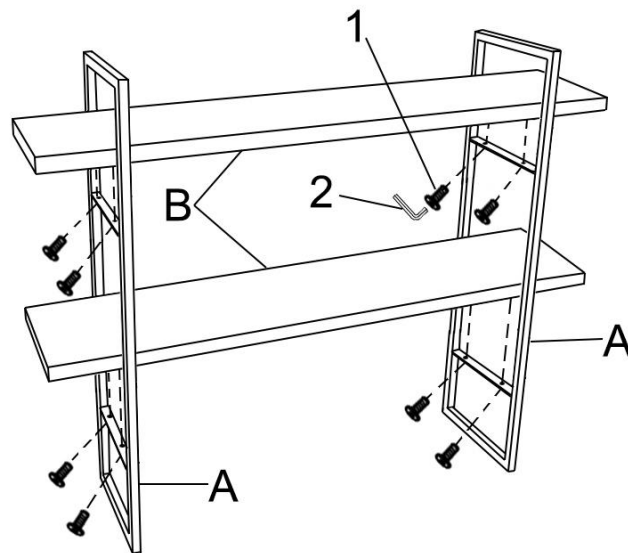

ASSEMBLY INSTRUCTIONS

ITEM NO: 216512

Parts required

1		Bolt	Φ6×12MM	8pcs
2		Allen wrench		1pc

A		2pcs
B		2pcs

1.