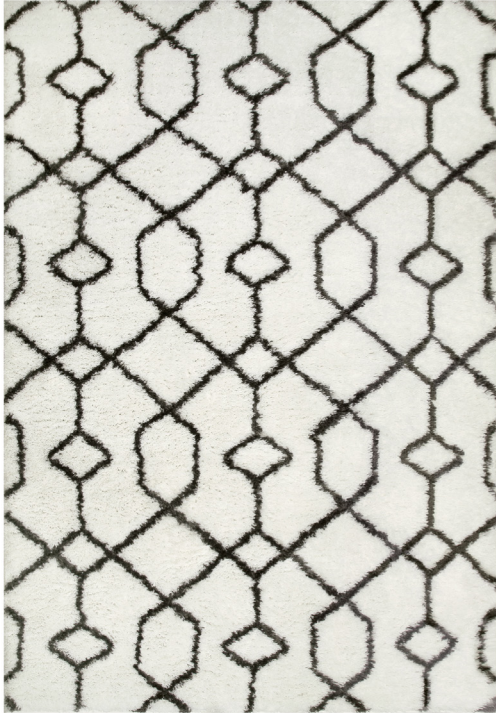

Rixelle Soft Shag Area Rug 5'3" x 7'7"  
Ivory/Charcoal

7'7"

5'3"

1.18" Thick

**SPECIFICATIONS**

<b>MATERIAL:</b>	Polypropylene	<b>CONSTRUCTION:</b>	Machine Made
<b>BACKING MATERIAL:</b>	Cotton	<b>CONSTRUCTION TECHNIQUE:</b>	Power Loom
<b>INDOOR/OUTDOOR:</b>	Indoor Use Only	<b>REMOVABLE BACKING:</b>	No
<b>SHAPE:</b>	Rectangle	<b>NON-SLIP BACKING:</b>	No
<b>COLOR:</b>	Ivory/Charcoal	<b>WATER RESISTANT:</b>	No
<b>ASSEMBLED DIMENSIONS:</b>	1.18" H x 5'3" W x 7'7" L	<b>SAFE FOR HEATED FLOORS:</b>	No
<b>ASSEMBLED WEIGHT:</b>	12.35 lbs.	<b>FLAME RETARDANT:</b>	No
<b>PILE HEIGHT:</b>	1.18"	<b>ANTI-MICROBIAL:</b>	No
<b>PILE HEIGHT VARIATION:</b>	No		
<b>RUG FRINGE OR TASSLE:</b>	No		
<b>MACHINE WASHABLE:</b>	No		
<b>RUG PAD RECOMMENDED:</b>	Yes		