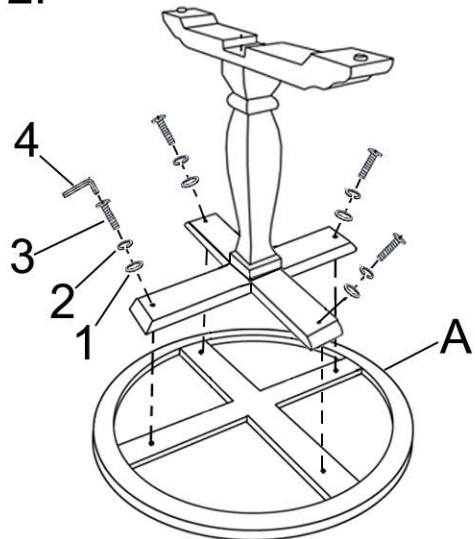

ASSEMBLY INSTRUCTIONS

Parts required

1		Flat washer	Φ8MM	6pcs
2		Lock washer	Φ8MM	6pcs
3		Bolt	Φ8*55MML	6pcs
4		Allen wrench		1pc
5		Small screw		4pcs

A		1pc
B		1pc
C		1pc
D		1pc

1.

2.

3.